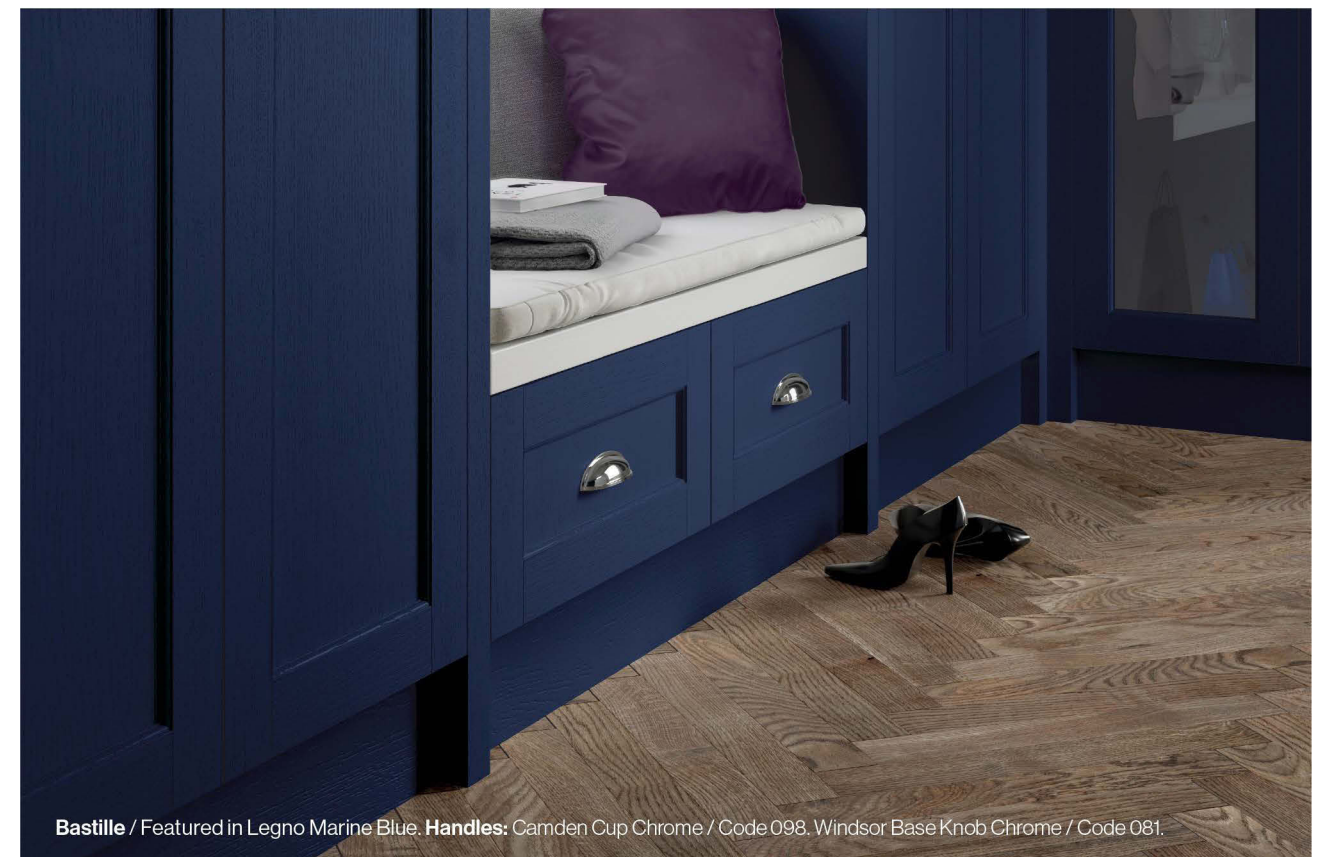

Embossed Grain Texture

Bastille /
Legno White Grey

Bastille /
Legno Light Grey

Bastille /
Legno Dust Grey

Bastille /
Legno Taupe

Bastille /
Legno Marine Blue

Bastille / Featured in Legno Marine Blue. Handles: Camden Cup Chrome / Code 098. Windsor Base Knob Chrome / Code 081.