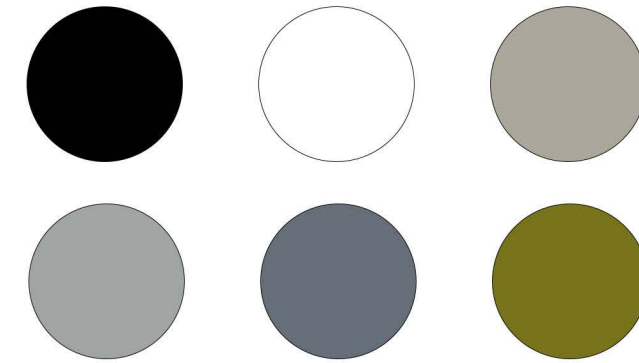

Loretto / Featured in Superior Matt Cashmere.

MATT FINISHES | Material Effects

MATT FINISHES | Smooth Uni-Colours

MATT FINISHES | Legno Uni-Colours

SUPERIOR MATT FINISHES | Super Smooth Matt Uni-Colours

GLOSS FINISHES | High Gloss Uni-Colours and Metallics

Profile Colour Options Available

Alabaster

Light Grey

White Grey

Cashmere Grey

Porcelain

Beech

Natural Lancaster
Oak