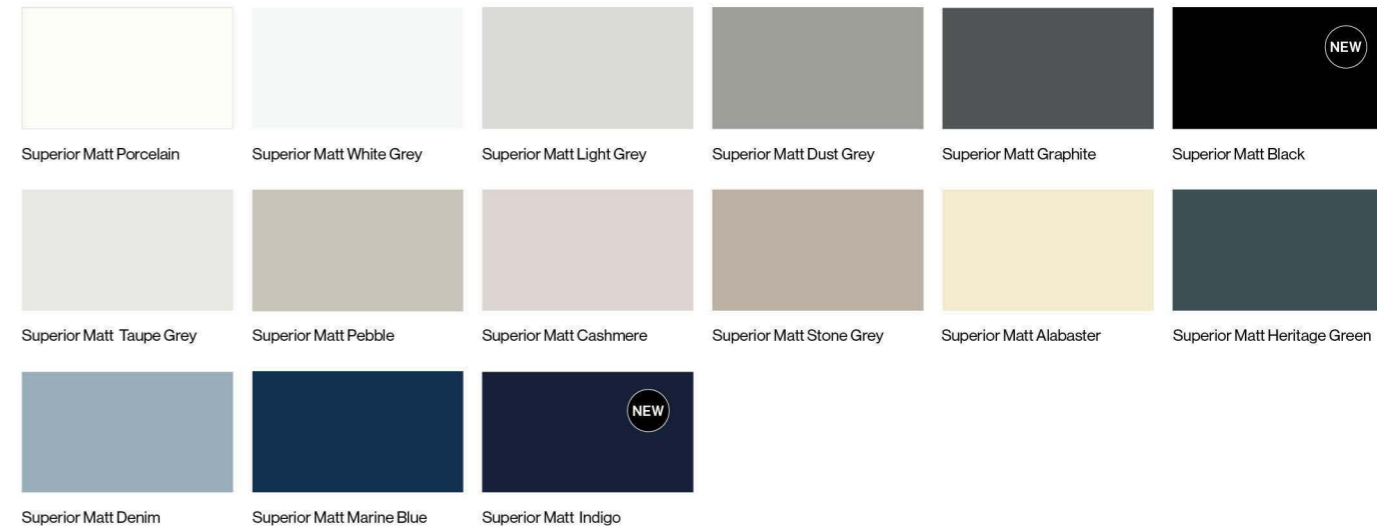

Loretto / Featured in Superior Matt Cashmere.

MATT FINISHES | Material Effects

MATT FINISHES | Smooth Uni-Colours

MATT FINISHES | Legno Uni-Colours

SUPERIOR MATT FINISHES | Super Smooth Matt Uni-Colours

GLOSS FINISHES | High Gloss Uni-Colours and Metallics

Profile Colour Options Available

Alabaster

Light Grey

White Grey

Cashmere Grey

Porcelain

Beech

Natural Lancaster
Oak

Dust Grey

Stone Grey

Cascina Pine

Pasadena Pine

Graphite Grey

Taupe Grey

Graphite Denver
Oak

Shorewood