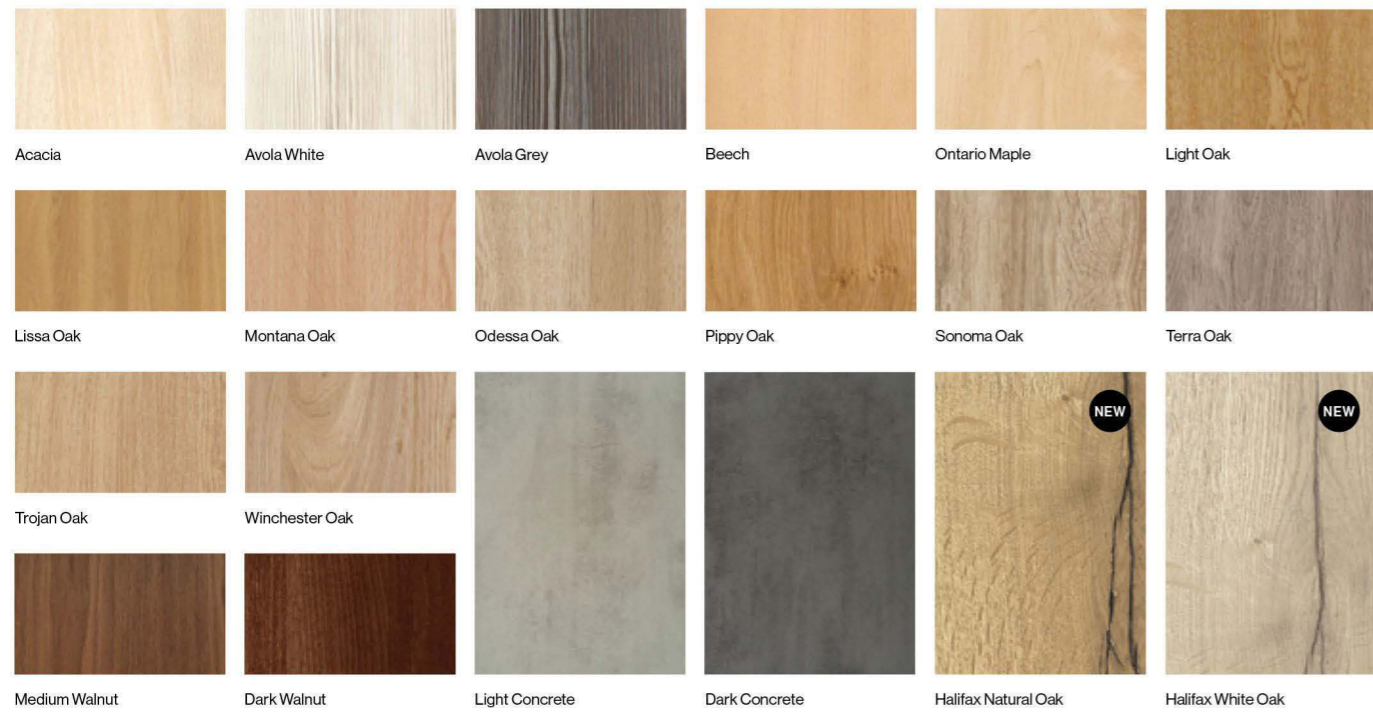

Orion
18mm Thick

Loretto
18mm Thick

Lane*
75mm Stile Width

Shepford*
90mm Stile Width

Neptune
22mm Thick

Rana
18mm Thick

Jasper
18mm Thick

*Lane and Shepford are the only Handle-less Door Styles not available in Gloss Finishes.

Loretto / Featured in Superior Matt Cashmere.

MATT FINISHES | Material Effects

MATT FINISHES | Smooth Uni-Colours

MATT FINISHES | Legno Uni-Colours

SUPERIOR MATT FINISHES | Super Smooth Matt Uni-Colours

GLOSS FINISHES | High Gloss Uni-Colours and Metallics

Profile Colour Options Available

Alabaster

Light Grey

White Grey

Cashmere Grey

Porcelain

Beech

Natural Lancaster
Oak