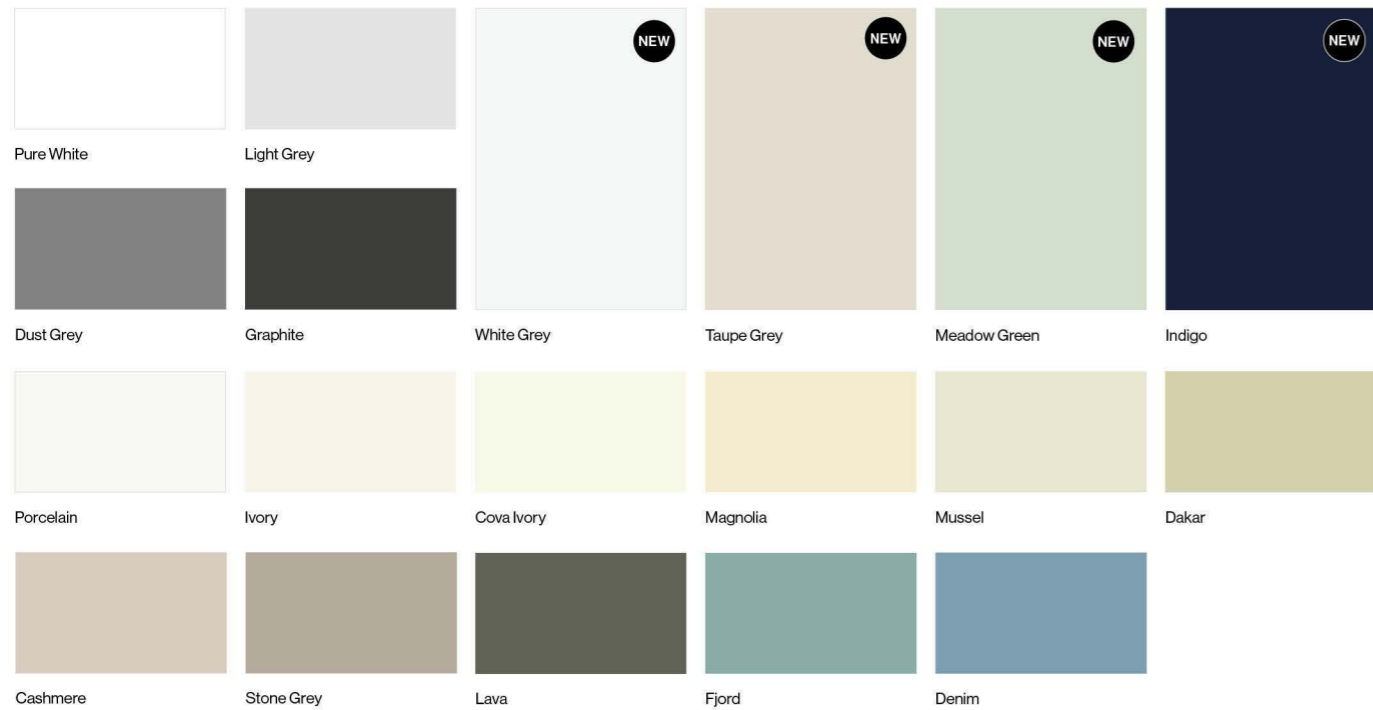

Loretto / Featured in Superior Matt Cashmere.

MATT FINISHES | Material Effects

MATT FINISHES | Smooth Uni-Colours

MATT FINISHES | Legno Uni-Colours

SUPERIOR MATT FINISHES | Super Smooth Matt Uni-Colours

GLOSS FINISHES | High Gloss Uni-Colours and Metallics

Profile Colour Options Available

Alabaster

Light Grey

White Grey

Cashmere Grey

Porcelain

Beech

Natural Lancaster
Oak

Dust Grey

Stone Grey

Cascina Pine

Pasadena Pine

Graphite Grey

Taupe Grey

Graphite Denver
Oak

Shorewood