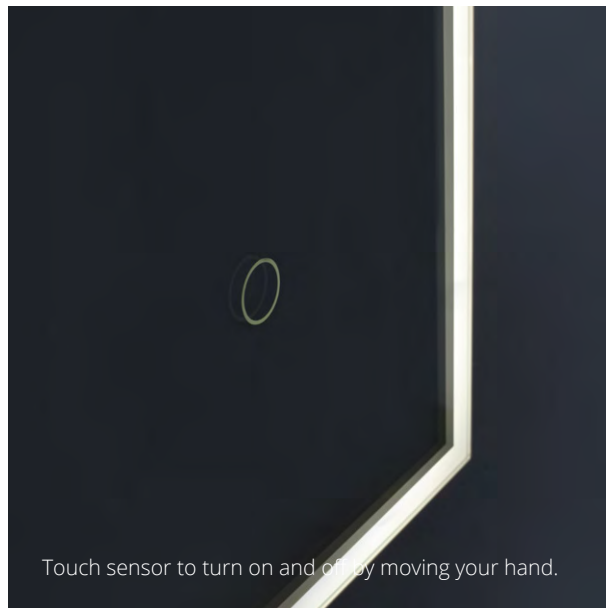

556·S mirror £397.00 stocked

- ✓ Demister
- ✓ 40mm depth
- ✓ W1300xH800mm

Movie Star 130 backlit LED mirror

557·S mirror £536.00

- ✓ Demister
- ✓ 40mm depth
- ✓ Ø850mm

Movie Star 85 backlit LED mirror

558·S mirror £429.00 stocked

ATLAS

- Backlit mirror with 360° high power 6000K
- LED lighting with reflective film
- Aluminium profile joined at 45°
- 5mm mirror thickness
- Illuminated on/off touch sensor switch
- Safety film backing
- Demister function
- 220V, CE, IP44
- Both vertical/horizontal fixing
- Bluetooth with vibration speaker option (Blue-Vibe System)