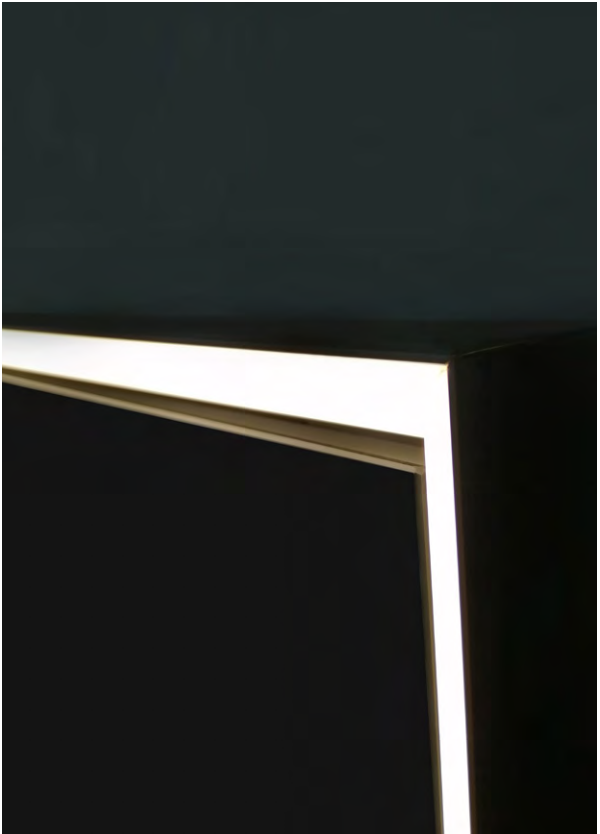

Moodust aluminium double mirrored cabinet