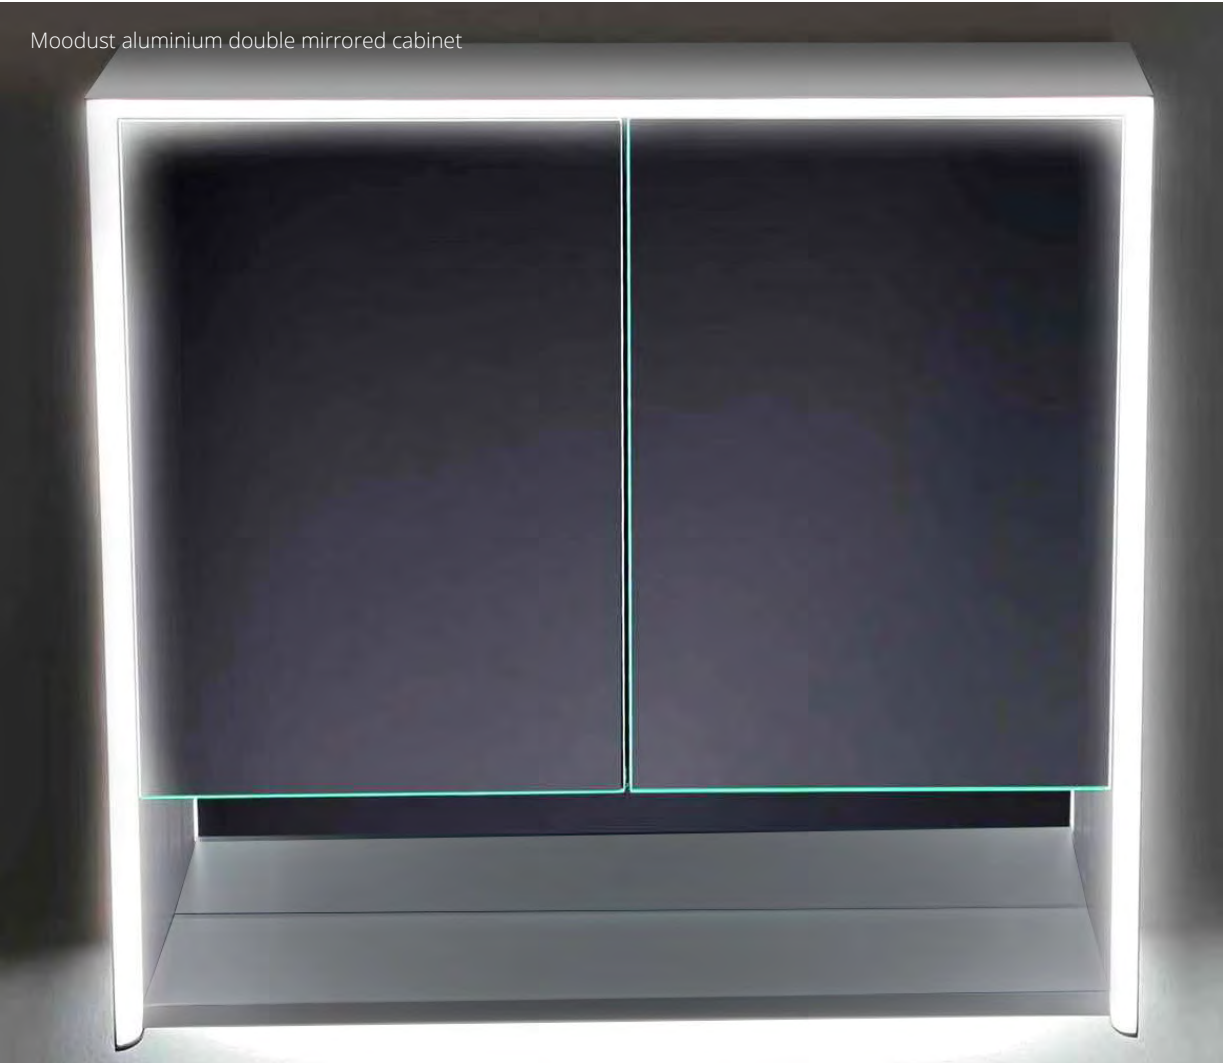

Moodust aluminium double mirrored cabinet