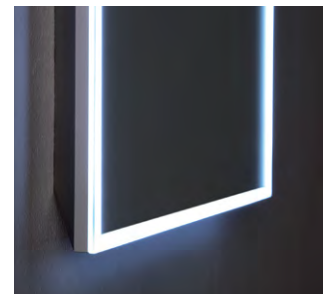

High performance with low energy consumption

EmporioBagno mirrors and cabinets are designed with the latest LED technology for high performance with the lowest possible energy consumption.