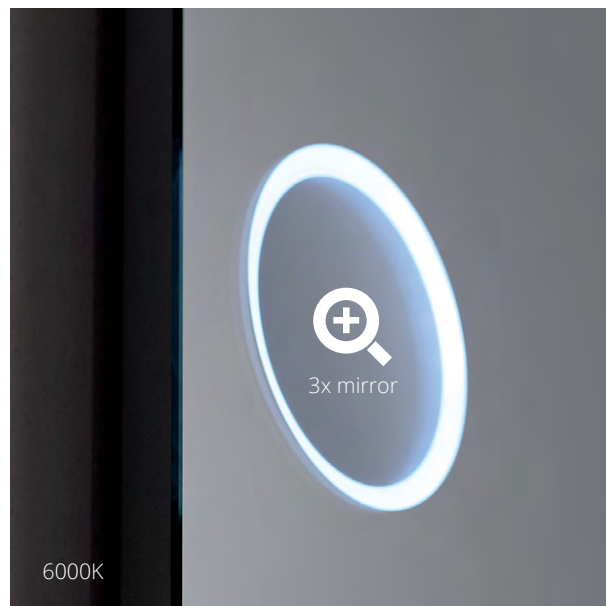

Touch on/off

Energy efficient

Clock

Safety glass

Easy to hang

LYBRA

- Backlit LED lighting
- Infrared sensor
- 5mm mirror thickness
- Backlit 3x magnifying mirror with Dualwhite
- Safety film backing
- Demister function with red light On/Off switch
- 220V, CE, IP44
- LED temperature colour 6000K
- Rounded Corners
- Bluetooth with vibration speaker option (Blue-Vibe System)

Demister function with red light on/off switch.

Lybra 60 backlit LED mirror

Lybra | Mirrors

EmporioBagno®

Demister function

- ✓ Demister
- ✓ 45mm depth
- ✓ W600xH800mm

Lybra 60 backlit LED mirror

006•S mirror £343.00 stocked