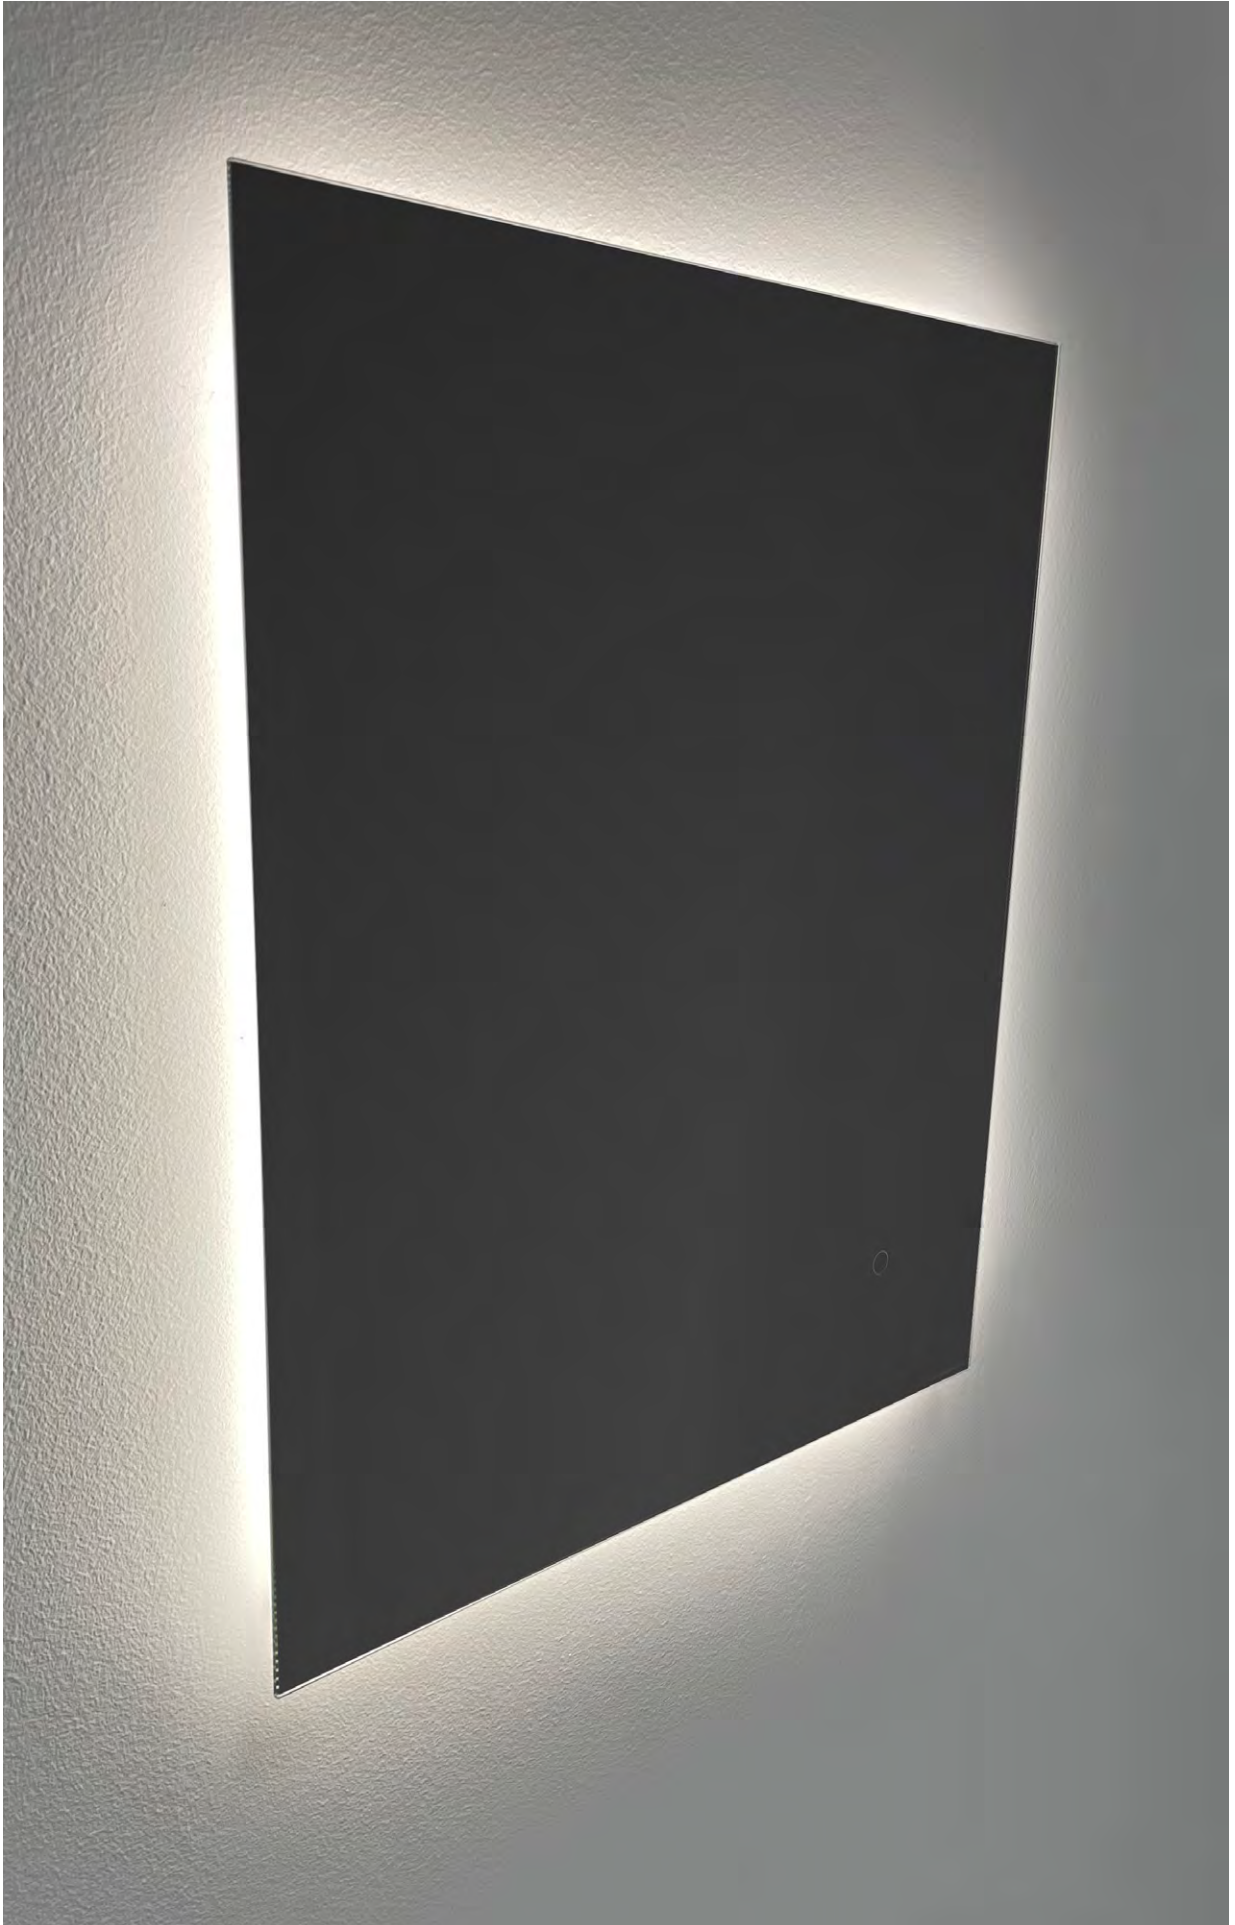

Demister function

Astro Ghost 160 mirror
3006·G mirror

✓45mm depth
✓W1600xH650mm

£583.00

GALAXY

- 360° Perimeter LED lighting
- Illuminated touch On/Off switch
- 5mm mirror thickness
- Safety film backing
- 220V, CE, IP44
- LED temperature colour 4000K
- Demister function
- Safety film backing