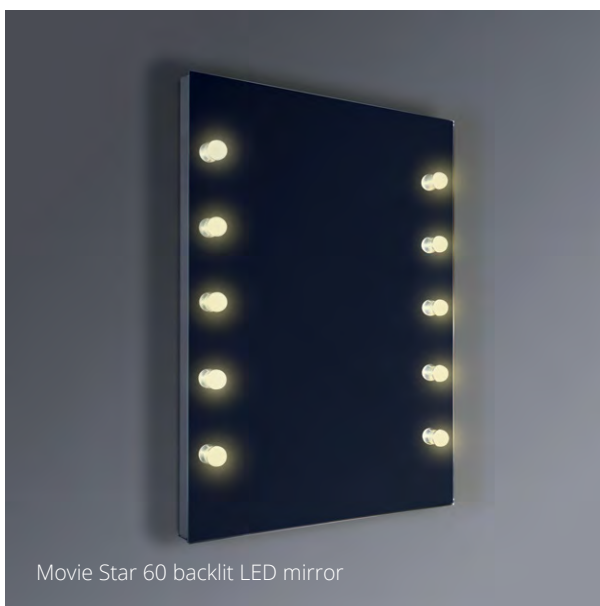

Movie Star 85 backlit LED mirror

Movie Star 60 backlit LED mirror