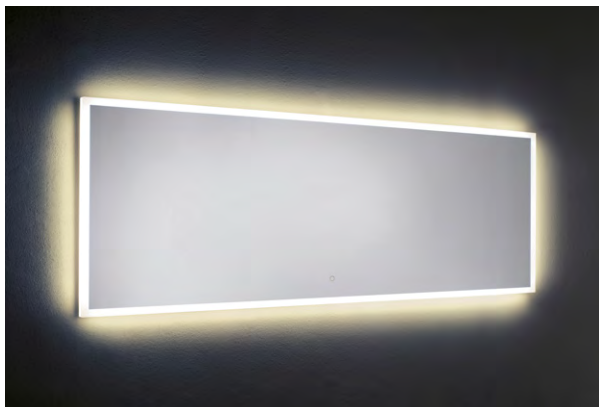

Mirror with LED illuminated Plexiglas edge which diffuses light with a colour temperature of 4000K or 6000K.

Starlight 80 backlit LED mirror

Horizontal or vertical hanging

- ✓ No demister
- ✓ 6000K light only
- ✓ 25mm depth
- ✓ W400xH800mm