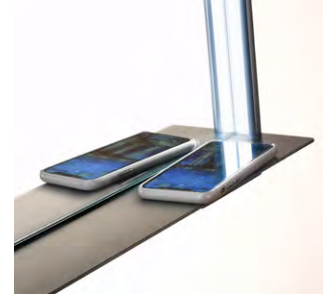

3X Magnifying mirror

3X Magnification

A 3x illuminated magnifying mirror allows you to perform grooming tasks requiring closer attention to detail with minimum effort. The magnifying mirror is available on the Lybra and Dorado mirror models. Lybra and Dorado also have Dualwhite so you can adjust the colour of the LED lighting around the magnifying mirror to a cool white or warm white setting.

Phone charger

Phone charger

Wireless charging is quicker and easier, as you don't have to plug and unplug each time – you just place your device on top of your wireless charging pad.

USB socket

USB Socket