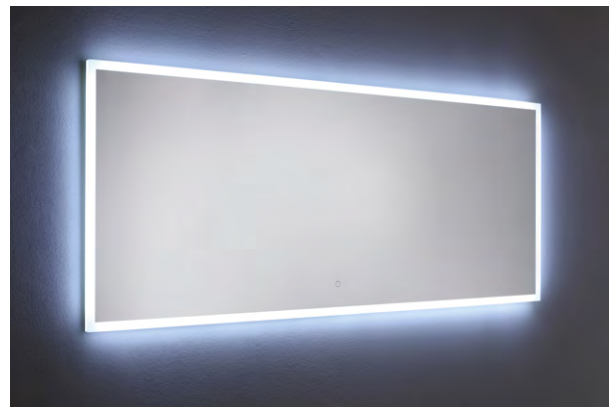

Mirror with LED illuminated Plexiglas edge which diffuses light with a colour temperature of 4000K or 6000K.

Starlight 80 backlit LED mirror

Horizontal or vertical hanging

- ✓ No demister
- ✓ 6000K light only
- ✓ 25mm depth
- ✓ W400xH800mm