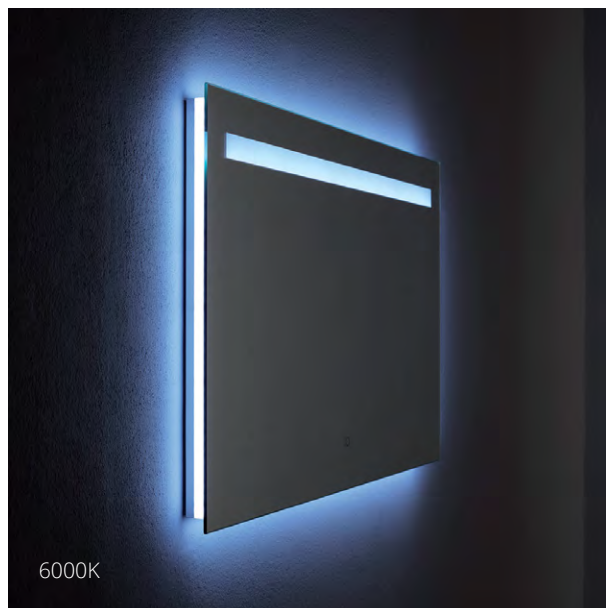

The LED lighting offers high performance with low energy consumption. By means of an illuminated On/Off touch sensor you can turn off the mirror and change the colour temperature 4000K or 6000K.

6000K