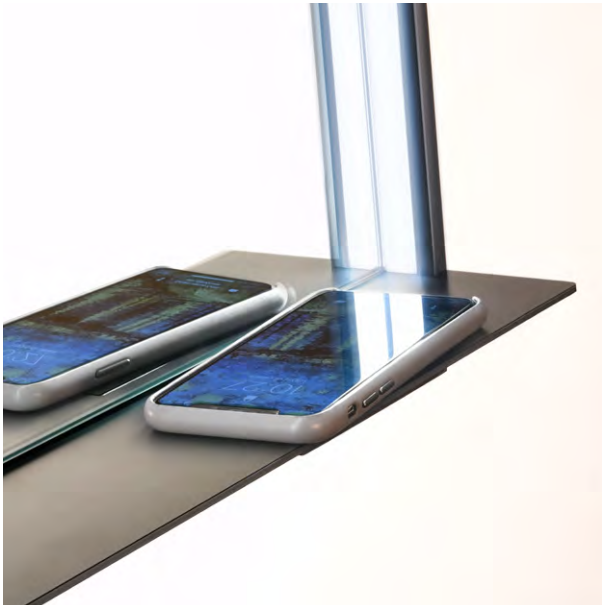

Wireless phone charging optional