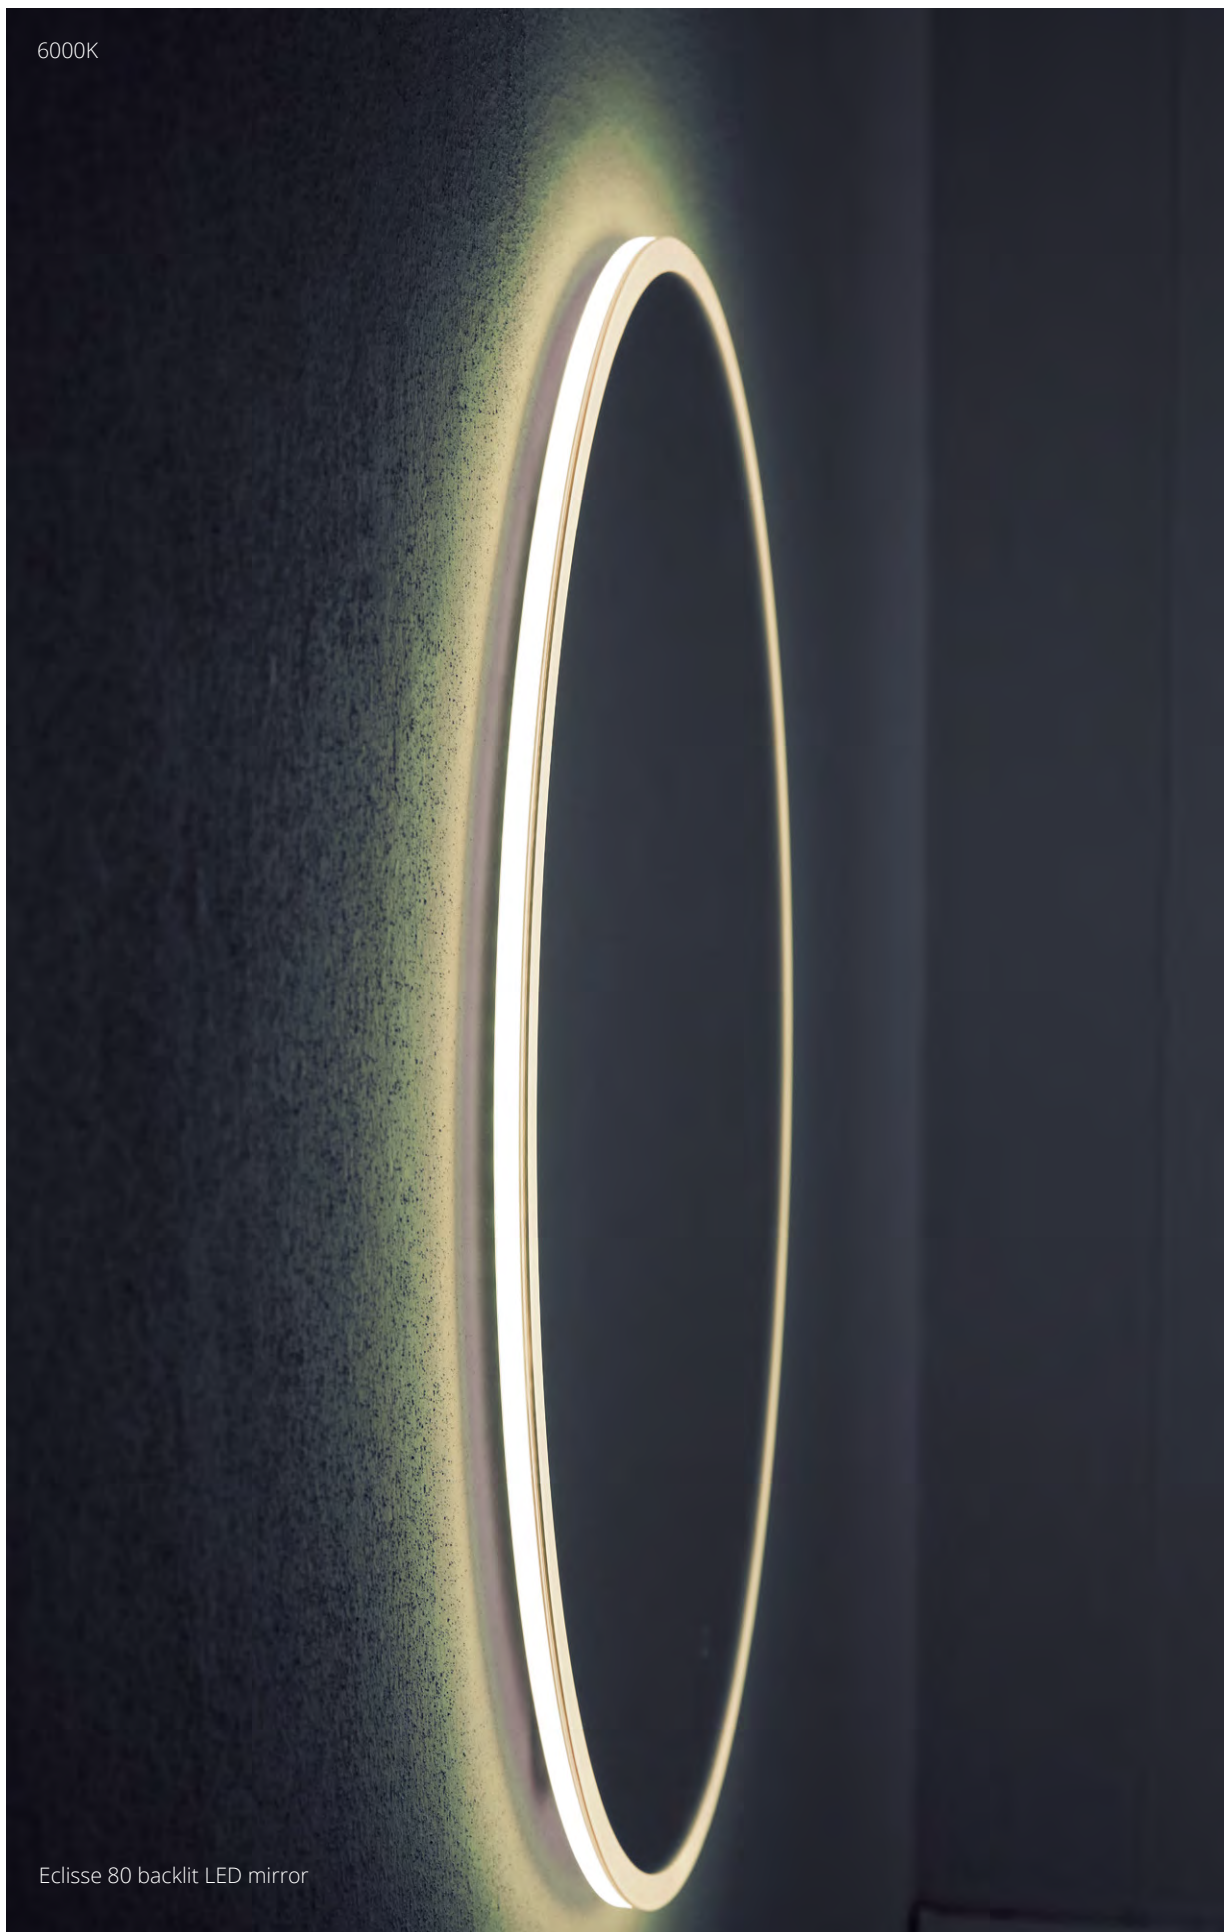

6000K

Eclisse 80 backlit LED mirror