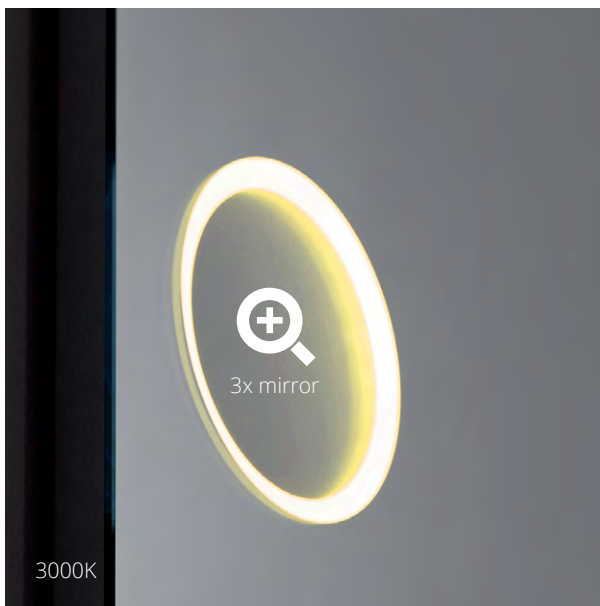

- ✓55mm depth
- ✓W300xH900mm

Gemini 50 backlit LED mirror

591·S

mirror

£569.00

stocked

- ✓55mm depth
- ✓W500xH900mm

Demister function

Touch on/off

Energy efficient

Clock

Safety glass

Easy to hang

LYBRA

- Backlit LED lighting
- Infrared sensor
- 5mm mirror thickness
- Backlit 3x magnifying mirror with Dualwhite
- Safety film backing
- Demister function with red light On/Off switch
- 220V, CE, IP44
- LED temperature colour 6000K
- Rounded Corners
- Bluetooth with vibration speaker option (Blue-Vibe System)

Demister function with red light on/off switch.

Lybra 60 backlit LED mirror

Lybra | Mirrors

EmporioBagno®

Demister function

- ✓ Demister
- ✓ 45mm depth
- ✓ W600xH800mm

Lybra 60 backlit LED mirror

006•S mirror £343.00 stocked