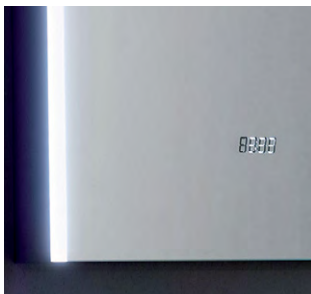

Digital clock

Choose a mirror with a digital clock for an easy way to keep your eye on the time. The illuminated digital clock feature is available on Gemini mirrors.