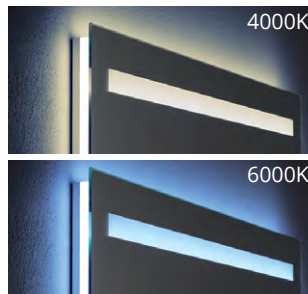

Dualwhite light setting

The Dorado, Movie Star, Eclipse and Starlight backlit mirrors have integrated dual illumination (4000K and 6000K settings). By keeping your finger on the touch on/off button for a few seconds, you can switch from cool LED lighting to warm LED lighting.