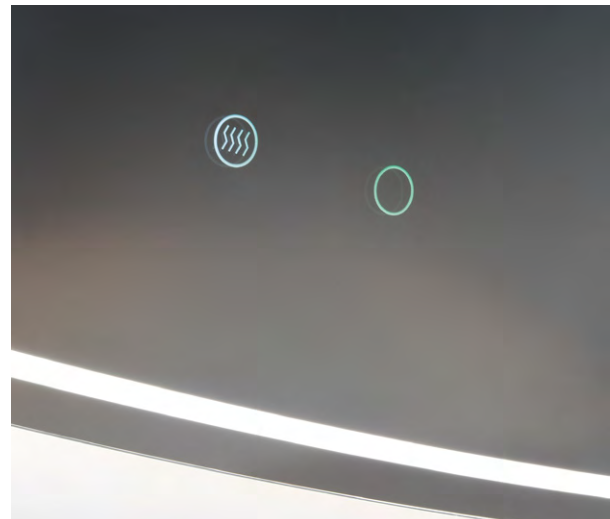

1411·S mirror £1,128.00

Rotational

Demister function

Touch on/off

Safety glass

Easy to hang

Energy efficient

Plexiglas