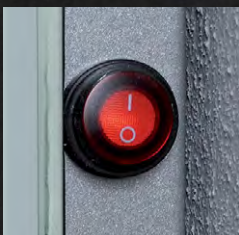

Easy to hang

Energy efficient

Plexiglas

LAGHI

- Backlight LED mirror
- 5mm mirror thickness
- Mechanical On/Off switch
- Safety film backing
- Temperature colour 6000K
- 220V, CE, IP44

Mechanical on/off switch