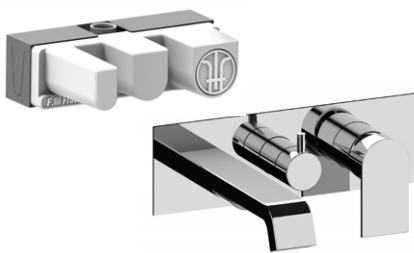

Tolomeo | Mixers

EmporioBagno®

Colour options

- ✓ Minimum 0.5 bar
- ✓ Height 1044mm
- ✓ Projection 198mm
- ✓ With handset and hose

TOLOMEO freestanding bath mixer

83596.00	chrome	£1,566.00	stocked
83596.70	inox	£2,584.00	
83596.79	matt black	£2,114.00	
83596.82	brushed gold	£3,680.00	
+			
99095	Built-in Body	£250.00	stocked

Carmen accessories page 208

Tolomeo | Mixers

Colour options

- ✓ Minimum 0.5 bar
- ✓ Height 175mm
- ✓ Width 125mm

TOLOMEO manual shower mixer

83521.00	chrome trimset	£166.00	stocked
83521.70	inox	£275.00	
83521.79	matt black	£224.00	
83521.82	brushed gold	£390.00	
+			
98011	Built-in Body	£166.00	stocked

Colour options

- ✓ Minimum 0.5 bar
- ✓ Height 175mm
- ✓ Width 125mm
- ✓ With diverter

TOLOMEO 2 way manual shower mixer with diverter

83541.00	chrome trimset	£223.00	stocked
83541.70	inox	£368.00	
83541.79	matt black	£301.00	
83541.82	brushed gold	£524.00	
+			
98011	Built-in Body	£166.00	stocked

Colour options

- ✓ Minimum 0.5 bar
- ✓ Height 75mm
- ✓ Width 235mm
- ✓ Projection 184mm

TOLOMEO 2 way bath mixer with spout

83524.00	chrome	£391.00	stocked
83524.70	inox	£856.00	
83524.79	matt black	£634.00	
83524.82	brushed gold	£1,384.00	
+			
98014.00	Built-in Body	£422.00	stocked
98014.70	Built-in Body	£485.00	stocked
98014.79	Built-in Body	£464.00	stocked
98014.82	Built-in Body	£527.00	stocked