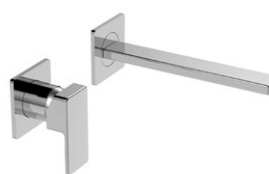

Profili | Mixers

Colour options

- ✓ Minimum 0.5 bar
- ✓ Height 236mm
- ✓ Projection 140mm
- ✓ No pop up waste

PROFILI Plus mono basin mixer

46601.00	chrome	£398.00	
46601.70	inox	£589.00	
46601.82	brushed gold	£796.00	

Colour options

- ✓ Minimum 0.5 bar
- ✓ Height 186mm
- ✓ Projection 151mm

PROFILI 3 hole basin mixer

45801.00	chrome	£542.00	stocked
45801.70	inox	£760.00	
45801.79	matt black	£760.00	
45801.82	brushed gold	£1,085.00	

Colour options

- ✓ Minimum 0.5 bar
- ✓ Height 136mm
- ✓ Projection 140mm
- ✓ With pop up waste

PROFILI Plus 3 hole basin mixer

46801.00	chrome	£600.00	stocked
46801.70	inox	£936.00	
46801.82	brushed gold	£1,201.00	

Colour options

- ✓ Minimum 0.5 bar
- ✓ Projection 196mm
- ✓ Horizontal spout

PROFILI wall mounted basin mixer

45200.00	chrome	£323.00	stocked
45200.70	inox	£452.00	stocked
45200.79	matt black	£452.00	stocked
45200.82	brushed gold	£646.00	stocked