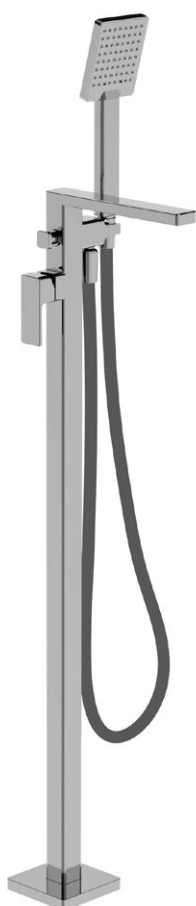

PROFILI 3/4" stop valve

45062.00	chrome	£150.00	stocked
45062.70	inox	£210.00	
45062.79	matt black	£210.00	
45062.82	brushed gold	£300.00	

Profili | Mixers

EmporioBagno®

Colour options

- ✓ Minimum 0.5 bar
- ✓ Width 107mm
- ✓ Height 158mm

PROFILI manual shower mixer

45050.00	chrome	£139.00	stocked
45050.70	inox	£194.00	
45050.79	matt black	£194.00	
45050.82	brushed gold	£278.00	

Colour options

- ✓ Minimum 0.5 bar
- ✓ Width 107mm
- ✓ Height 158mm
- ✓ With diverter

PROFILI manual mixer with diverter

45060.00	chrome	£238.00	stocked
45060.70	inox	£334.00	
45060.79	matt black	£334.00	stocked
45060.82	brushed gold	£478.00	

Colour options

- ✓ Minimum 0.5 bar
- ✓ Height 1052mm
- ✓ Projection 173mm
- ✓ With handset & hose