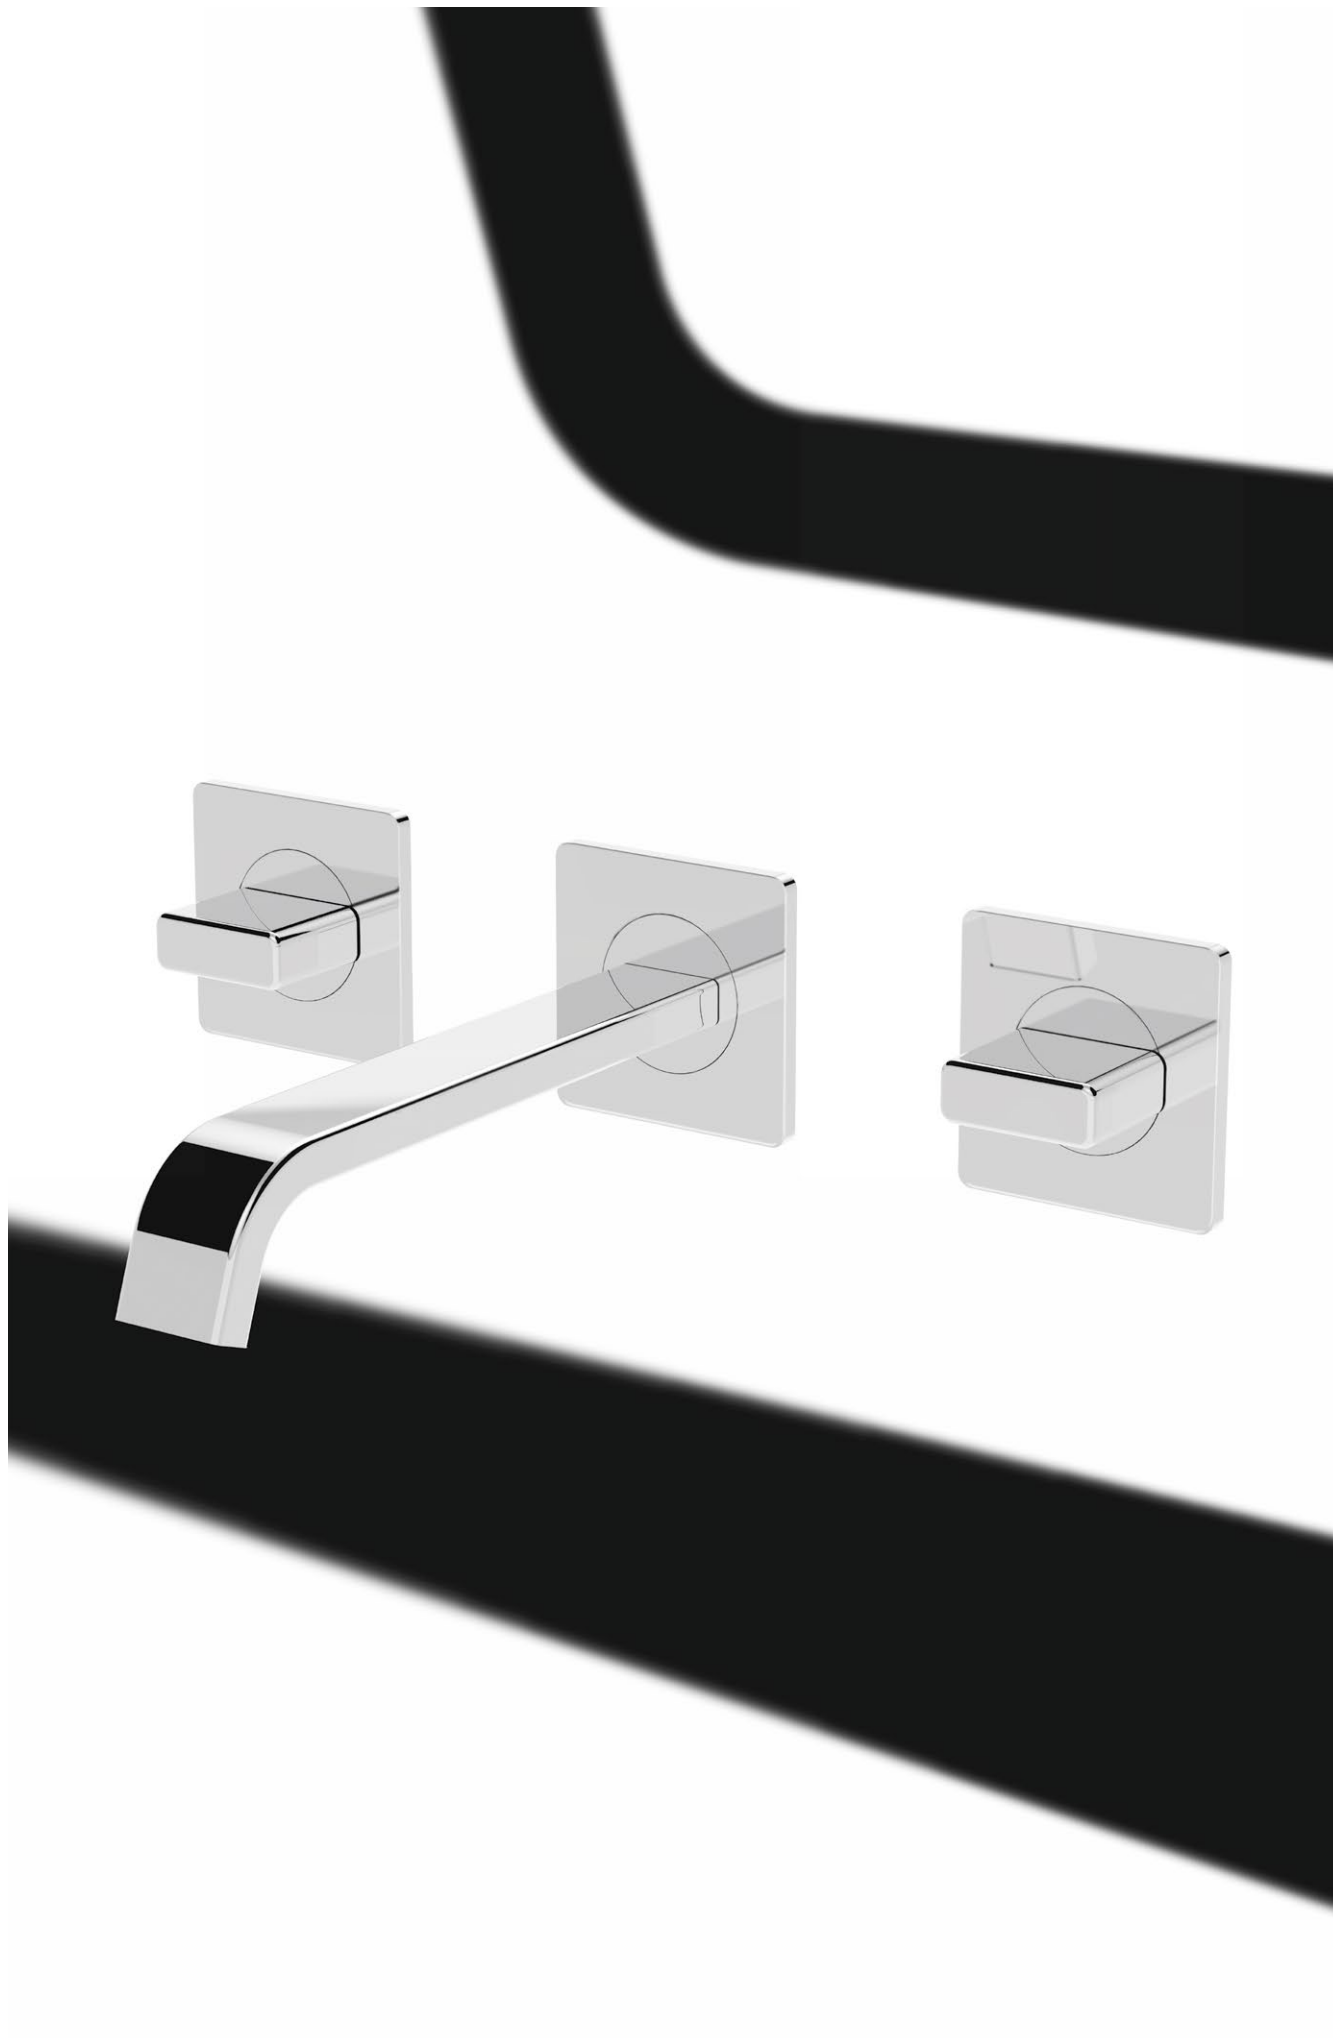

PROFILI

Profili | Mixers

EmporioBagno®

Colour options

- ✓ Minimum 0.5 bar
- ✓ Height 141mm
- ✓ Projection 90mm
- ✓ No pop up waste

PROFILI Mini mono basin mixer

45003.00	chrome	£222.00	stocked
45003.70	inox	£311.00	stocked
45003.79	matt black	£311.00	stocked
45003.82	brushed gold	£403.00	stocked

Colour options

- ✓ Minimum 0.5 bar
- ✓ Height 168mm
- ✓ Projection 128mm
- ✓ No pop up waste

PROFILI mono basin mixer

45001.00	chrome	£248.00	stocked
45001.70	inox	£348.00	stocked
45001.79	matt black	£348.00	stocked
45001.82	brushed gold	£454.00	stocked