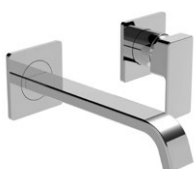

Colour options

- ✓ Minimum 0.5 bar
- ✓ Height 186mm
- ✓ Projection 151mm

PROFILI 3 hole basin mixer

45801.00	chrome	£542.00	stocked
45801.70	inox	£760.00	
45801.79	matt black	£760.00	
45801.82	brushed gold	£1,085.00	

Colour options

- ✓ Minimum 0.5 bar
- ✓ Height 136mm
- ✓ Projection 140mm
- ✓ With pop up waste

PROFILI Plus 3 hole basin mixer

46801.00	chrome	£600.00	stocked
46801.70	inox	£936.00	
46801.82	brushed gold	£1,201.00	

Colour options

- ✓ Minimum 0.5 bar
- ✓ Projection 196mm
- ✓ Horizontal spout

PROFILI wall mounted basin mixer

45200.00	chrome	£323.00	stocked
45200.70	inox	£452.00	stocked
45200.79	matt black	£452.00	stocked
45200.82	brushed gold	£646.00	stocked

Colour options

- ✓ Minimum 0.5 bar
- ✓ Projection 195mm
- ✓ Horizontal spout

PROFILI Plus wall mounted basin mixer

46200.00	chrome	£367.00	stocked
46200.70	inox	£572.00	stocked
46200.82	brushed gold	£733.00	stocked