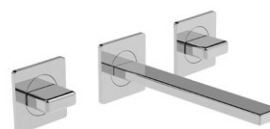

Colour options

- ✓ Minimum 0.5 bar
- ✓ Height 186mm
- ✓ Projection 151mm

PROFILI 3 hole basin mixer

45801.00	chrome	£542.00	stocked
45801.70	inox	£760.00	
45801.79	matt black	£760.00	
45801.82	brushed gold	£1,085.00	

Colour options

- ✓ Minimum 0.5 bar
- ✓ Height 136mm
- ✓ Projection 140mm
- ✓ With pop up waste

PROFILI Plus 3 hole basin mixer

46801.00	chrome	£600.00	stocked
46801.70	inox	£936.00	
46801.82	brushed gold	£1,201.00	

Colour options

- ✓ Minimum 0.5 bar
- ✓ Projection 196mm
- ✓ Horizontal spout

PROFILI wall mounted basin mixer

45200.00	chrome	£323.00	stocked
45200.70	inox	£452.00	stocked
45200.79	matt black	£452.00	stocked
45200.82	brushed gold	£646.00	stocked

Colour options

- ✓ Minimum 0.5 bar
- ✓ Projection 195mm
- ✓ Horizontal spout

PROFILI Plus wall mounted basin mixer

46200.00	chrome	£367.00	stocked
46200.70	inox	£572.00	stocked
46200.82	brushed gold	£733.00	stocked