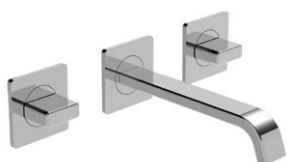

Colour options

- ✓ Minimum 0.5 bar
- ✓ Projection 195mm
- ✓ Horizontal spout

PROFILI Plus wall mounted basin mixer

46200.00	chrome	£367.00	stocked
46200.70	inox	£572.00	stocked
46200.82	brushed gold	£733.00	stocked

Colour options

- ✓ Minimum 0.5 bar
- ✓ Projection 196mm
- ✓ Horizontal spout

PROFILI wall mounted basin mixer

45280.00	chrome	£441.00	stocked
45280.70	inox	£619.00	
45280.79	matt black	£619.00	
45280.82	brushed gold	£883.00	

Laghi | Mixers

EmporioBagno®

Colour options

- ✓ Minimum 0.5 bar
- ✓ Projection 195mm
- ✓ Horizontal spout

PROFILI Plus wall mounted basin mixer

46280.00	chrome	£498.00	stocked
46280.70	inox	£777.00	
46280.82	brushed gold	£995.00	

Colour options

- ✓ Minimum 0.5 bar
- ✓ Height 141mm
- ✓ Projection 108mm
- ✓ With pop up waste

PROFILI mono bidet mixer

45011.00	chrome	£248.00	stocked
45011.70	inox	£348.00	
45011.79	matt black	£348.00	
45011.82	brushed gold	£496.00	