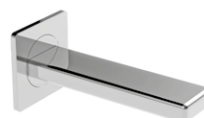

Profili | Mixers

Colour options

- ✓ Minimum 0.5 bar
- ✓ Height 60mm
- ✓ Width 137mm
- ✓ Hot & Cold mixer
- ✓ With handset & hose

PROFILI douche kit with shut-off

45211.00	chrome	£314.00	stocked
45211.70	inox	£438.00	
45211.79	matt black	£438.00	
45211.82	brushed gold	£627.00	

Colour options

- ✓ Minimum 0.5 bar
- ✓ Projection 137mm

PROFILI wall mounted bath spout

45244.00	chrome	£176.00	stocked
45244.70	inox	£246.00	
45244.79	matt black	£246.00	
45244.82	brushed gold	£352.00	

Colour options

- ✓ Minimum 0.5 bar
- ✓ Projection 137mm

PROFILI Plus wall mounted bath spout

46244.00	chrome	£176.00	stocked
46244.70	inox	£303.00	
46244.82	brushed gold	£388.00	

Colour options

- ✓ Minimum 0.5 bar
- ✓ Wall mounted
- ✓ 2 inlets & 2 outlets
- ✓ Width 70mm