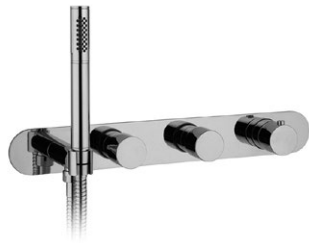

Pepe | Thermostatic Mixers

- ✓ Minimum 0.2 bar
- ✓ 3/4" connections
- ✓ 70mm install depth
- ✓ High flow rates
- ✓ Hose & Handset not included

PEPE 2 outlet thermostatic mixer
83203H complete valve chrome £629.00 stocked