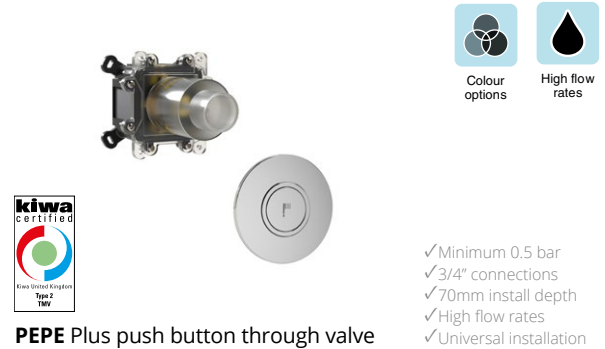

PEPE Plus push button through valve

83PB THRU.00	chrome trim set	£115.00	Stocked
83PB THRU.70	inox	£161.00	Stocked
83PB THRU.79	matt black	£161.00	Stocked
83PB THRU.82	brushed gold	£173.00	Stocked
+			
PB THRU	VersoBox	£175.00	Stocked