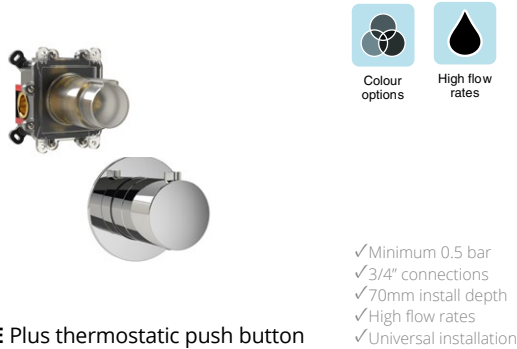

High flow rates

Colour options

2 outlet

- ✓ Minimum 0.5 bar
- ✓ 3/4" connections
- ✓ 70mm install depth
- ✓ High flow rates
- ✓ Universal installation

PEPE 2 outlet universal push button

83PB203.00	chrome trim set	£254.00	Stocked
83PB203.70	inox	£357.00	Stocked
83PB203.79	matt black	£357.00	Stocked
83PB203.82	brushed gold	£381.00	Stocked
+			
PB203	VersoBox	£469.00	Stocked

High flow rates

Colour options

2 outlet

- ✓ Minimum 0.5 bar
- ✓ 3/4" connections
- ✓ 70mm install depth
- ✓ High flow rates
- ✓ Universal installation

PEPE 2 outlet push button with outlet holder

83PB203H.00	chrome trim set	£339.00	Stocked
83PB203H.70	inox	£475.00	Stocked
83PB203H.79	matt black	£475.00	Stocked
83PB203H.82	brushed gold	£509.00	Stocked
+			
PB203H	VersoBox	£534.00	Stocked

High flow rates

Colour options

3 outlet

- ✓ Minimum 0.5 bar
- ✓ 3/4" connections
- ✓ 70mm install depth
- ✓ High flow rates
- ✓ Universal installation

PEPE 3 outlet universal push button

83PB304.00	chrome trim set	£320.00	Stocked
83PB304.70	inox	£448.00	Stocked
83PB304.79	matt black	£448.00	Stocked
83PB304.82	brushed gold	£480.00	Stocked
+			
PB304	VersoBox	£596.00	Stocked

Pepe | Push Valves

EmporioBagno®

PEPE Plus thermostatic push button

83PB THERM.00	chrome trim set	£88.00	Stocked
83PB THERM.70	inox	£124.00	Stocked
83PB THERM.79	matt black	£124.00	Stocked
83PB THERM.82	brushed gold	£133.00	Stocked
+			
PB THERM	VersoBox	£256.00	Stocked