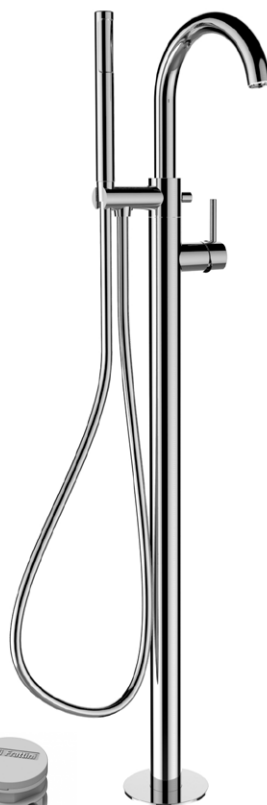

12029.00	chrome trimset	£552.00	stocked
12029.70	inox	£973.00	stocked
12029.79	matt black	£796.00	stocked
12029.82	brushed gold	£1,386.00	stocked

PEPE wall mounted bath/shower

12515.00	chrome trimset	£223.00	stocked
12515.70	inox	£653.00	stocked
12515.79	matt black	£467.00	stocked
12515.82	brushed gold	£1,094.00	stocked
+			
98015.00	Built-in Body	£422.00	stocked
98015.70	Built-in Body	£485.00	stocked
98015.79	Built-in Body	£464.00	stocked
98015.82	Built-in Body	£527.00	stocked

PEPE XL wall mounted bath/shower mixer

12514.00	chrome trimset	£318.00	stocked
12514.70	inox	£735.00	stocked
12514.79	matt black	£534.00	stocked
12514.82	brushed gold	£1,211.00	stocked
+			
98014.00	Built-in Body	£422.00	stocked
98014.70	Built-in Body	£485.00	stocked
98014.79	Built-in Body	£464.00	stocked
98014.82	Built-in Body	£527.00	stocked

Pepe | Mixers

- ✓ Minimum 0.5 bar
- ✓ Height 1130mm
- ✓ Projection 243mm

PEPE freestanding basin mixer

12595.00	chrome trimset	£1,181.00	stocked
12595.70	inox	£1,949.00	
12595.79	matt black	£1,595.00	
12595.82	brushed gold	£2,776.00	
+			
99095	Built-in Body	£250.00	stocked

- ✓ Minimum 0.5 bar
- ✓ Height 1086mm
- ✓ Projection 243mm
- ✓ With handset & hose

PEPE free standing bath mixer

12596.00	chrome trimset	£1,369.00	stocked
12596.70	inox	£2,259.00	
12596.79	matt black	£1,849.00	
12596.82	brushed gold	£3,219.00	
+			
99095	Built-in Body	£250.00	stocked