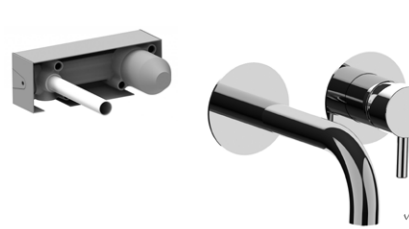

- ✓ Minimum 0.5 bar
- ✓ Projection 175mm
- ✓ Horizontal spout

PEPE wall mounted basin mixer

12535.00	chrome trimset	£278.00	stocked
12535.70	inox	£571.00	stocked
12535.79	matt black	£431.00	stocked
12535.82	brushed gold	£899.00	stocked

+

99034A.00	Built-in Body	£225.00	stocked
99034A.70	Built-in Body	£259.00	stocked
99034A.79	Built-in Body	£247.00	stocked
99034A.82	Built-in Body	£282.00	stocked

- ✓ Minimum 0.5 bar
- ✓ Projection 238mm
- ✓ Horizontal spout

PEPE wall mounted basin mixer

12534A.00	chrome trimset	£157.00	
12534A.70	inox	£371.00	
12534A.79	matt black	£268.00	
12534A.82	brushed gold	£615.00	

+

99034A.00	Built-in Body	£225.00	stocked
99034A.70	Built-in Body	£259.00	stocked
99034A.79	Built-in Body	£247.00	stocked
99034A.82	Built-in Body	£282.00	stocked

- ✓ Minimum 0.5 bar
- ✓ Projection 225mm
- ✓ Horizontal spout

PEPE wall mounted basin mixer

12535A.00	chrome trimset	£297.00	
12535A.70	inox	£602.00	
12535A.79	matt black	£458.00	
12535A.82	brushed gold	£945.00	