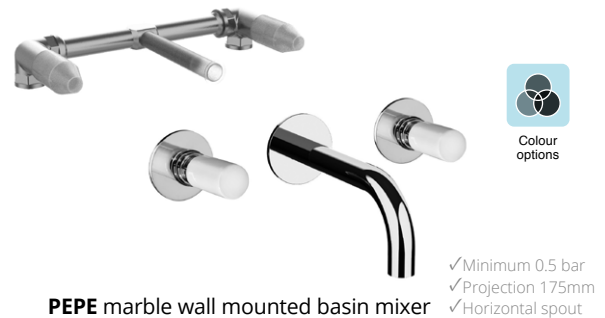

- ✓ Minimum 0.5 bar
- ✓ Projection 225mm
- ✓ Horizontal spout

PEPE wall mounted basin mixer

12535A.00	chrome trimset	£297.00	
12535A.70	inox	£602.00	
12535A.79	matt black	£458.00	
12535A.82	brushed gold	£945.00	

+

99034A.00	Built-in Body	£225.00	stocked
99034A.70	Built-in Body	£259.00	stocked
99034A.79	Built-in Body	£247.00	stocked
99034A.82	Built-in Body	£282.00	stocked

EmporioBagno®

PEPE wall mounted basin mixer

12034F.00	chrome	£428.00	stocked
12034F.70	inox	£756.00	stocked
12034F.79	matt black	£618.00	stocked
12034F.82	brushed gold	£1,076.00	stocked

PEPE marble wall mounted basin mixer

12536BM.00	chrome/ white marble	£633.00	stocked
12536NP.00	chrome/ white portoro	£633.00	stocked
+			
99034F	Built-in Body	£189.00	stocked

PEPE 3 hole bath/shower mixer

12028.00	chrome trimset	£463.00	stocked
12028.70	inox	£817.00	stocked
12028.79	matt black	£669.00	stocked
12028.82	brushed gold	£1,163.00	stocked

PEPE 4 hole bath/shower mixer