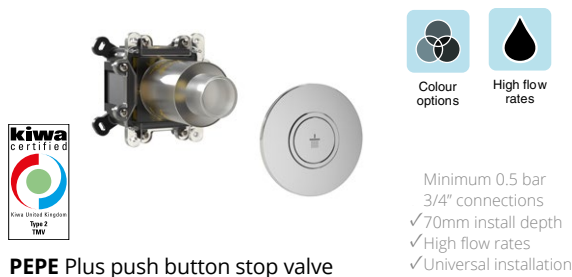

High flow rates

Colour options

2 outlet

- ✓ Minimum 0.5 bar
- ✓ 3/4" connections
- ✓ 70mm install depth
- ✓ High flow rates
- ✓ Universal installation

PEPE 2 outlet push button with outlet holder

83PB203H.00	chrome trim set	£339.00	Stocked
83PB203H.70	inox	£475.00	Stocked
83PB203H.79	matt black	£475.00	Stocked
83PB203H.82	brushed gold	£509.00	Stocked
+			
PB203H	VersoBox	£534.00	Stocked

High flow rates

Colour options

3 outlet

- ✓ Minimum 0.5 bar
- ✓ 3/4" connections
- ✓ 70mm install depth
- ✓ High flow rates
- ✓ Universal installation

PEPE 3 outlet universal push button

83PB304.00	chrome trim set	£320.00	Stocked
83PB304.70	inox	£448.00	Stocked
83PB304.79	matt black	£448.00	Stocked
83PB304.82	brushed gold	£480.00	Stocked
+			
PB304	VersoBox	£596.00	Stocked

Pepe | Push Valves

EmporioBagno®

PEPE Plus thermostatic push button

83PB THERM.00	chrome trim set	£88.00	Stocked
83PB THERM.70	inox	£124.00	Stocked
83PB THERM.79	matt black	£124.00	Stocked
83PB THERM.82	brushed gold	£133.00	Stocked
+			
PB THERM	VersoBox	£256.00	Stocked

PEPE Plus push button through valve

83PB THRU.00	chrome trim set	£115.00	Stocked
83PB THRU.70	inox	£161.00	Stocked
83PB THRU.79	matt black	£161.00	Stocked
83PB THRU.82	brushed gold	£173.00	Stocked
+			
PB THRU	VersoBox	£175.00	Stocked