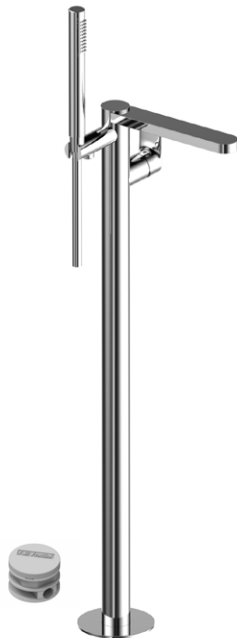

## LEA mono bidet mixer with pop-up waste

64103.00	chrome	£172.00	stocked
64103.70	inox	£285.00	stocked
64103.79	matt black	£232.00	stocked
64103.82	brushed gold	£405.00	stocked

- ✓ Minimum 0.5 bar
- ✓ Height 75mm
- ✓ Width 250mm
- ✓ Projection 200mm

## LEA wall mounted basin mixer

64534.00	chrome trimset	£358.00	stocked
64534.70	inox	£703.00	stocked
64534.79	matt black	£540.00	stocked
64534.82	brushed gold	£1,088.00	stocked

+

99034A.00	Built-in Body	£225.00	stocked
99034A.70	Built-in Body	£259.00	stocked
99034A.79	Built-in Body	£247.00	stocked
99034A.82	Built-in Body	£282.00	stocked

# EmporioBagno®

Colour options

- ✓ Minimum 0.5 bar
- ✓ Projection 200mm

## LEA wall mounted bath spout

64897.00	chrome	£207.00	stocked
64897.70	inox	£359.00	
64897.79	matt black	£293.00	
64897.82	brushed gold	£511.00	

Colour options

- ✓ Minimum 0.5 bar
- ✓ Height 1058mm
- ✓ Projection 218mm
- ✓ With handset and hose