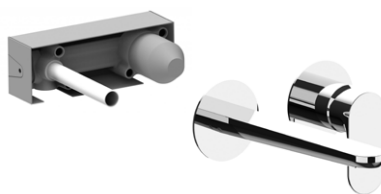

## LEA tall mono basin mixer without pop-up waste

64065.00	chrome	£287.00	stocked
64065.70	inox	£473.00	stocked
64065.79	matt black	£388.00	stocked
64065.82	brushed gold	£675.00	stocked

- ✓ Minimum 0.5 bar
- ✓ Height 129mm
- ✓ Projection 94mm
- ✓ With pop up waste

## LEA mono bidet mixer with pop-up waste

64103.00	chrome	£172.00	stocked
64103.70	inox	£285.00	stocked
64103.79	matt black	£232.00	stocked
64103.82	brushed gold	£405.00	stocked

- ✓ Minimum 0.5 bar
- ✓ Height 75mm
- ✓ Width 250mm
- ✓ Projection 200mm

## LEA wall mounted basin mixer

64536.00	chrome trimset	£358.00	stocked
64536.70	inox	£703.00	stocked
64536.79	matt black	£540.00	stocked
64536.82	brushed gold	£1,088.00	stocked

+

99034.00	Built-in Body	£225.00	stocked
99034.70	Built-in Body	£259.00	stocked
99034.79	Built-in Body	£247.00	stocked
99034.82	Built-in Body	£282.00	stocked