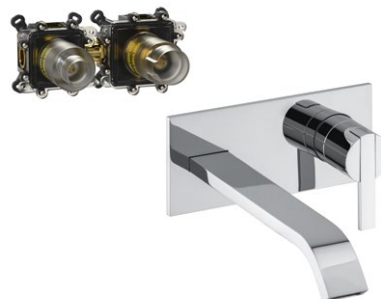

Colour options

- ✓ Minimum 0.5 bar
- ✓ Height 296mm
- ✓ Projection 175mm
- ✓ No pop up waste

ENTRO round tall basin mixer

EB10019.00	chrome	£349.00	stocked
EB10019.70	inox	£489.00	stocked
EB10019.79	matt black	£489.00	stocked
EB10019.82	brushed gold	£524.00	stocked

Colour options

- ✓ Minimum 0.5 bar
- ✓ Height 330mm
- ✓ Projection 189mm
- ✓ No pop up waste

ENTRO square tall basin mixer

EB11019.00	chrome	£409.00	stocked
EB11019.70	inox	£579.00	stocked
EB11019.79	matt black	£579.00	stocked
EB11019.82	brushed gold	£619.00	stocked

Colour options

- ✓ Minimum 0.5 bar
- ✓ Width 210mm
- ✓ Height 70mm
- ✓ Projection 153mm

ENTRO round wall basin mixer

EB10038.00	chrome	£234.00	stocked
EB10038.70	inox	£444.00	stocked
EB10038.79	matt black	£444.00	stocked
EB10038.82	brushed gold	£494.00	stocked

+

EBIN10038	Built-in Body	£285.00	stocked
-----------	---------------	---------	---------

Colour options

- ✓ Minimum 0.5 bar
- ✓ Width 210mm
- ✓ Height 70mm
- ✓ Projection 189mm

ENTRO square wall basin mixer