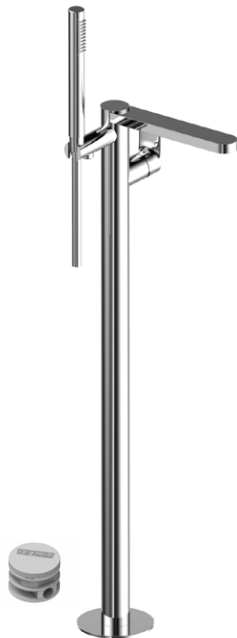

EmporioBagno®

Colour options

- ✓ Minimum 0.5 bar
- ✓ Projection 200mm

LEA wall mounted bath spout

64897.00	chrome	£207.00	stocked
64897.70	inox	£359.00	
64897.79	matt black	£293.00	
64897.82	brushed gold	£511.00	