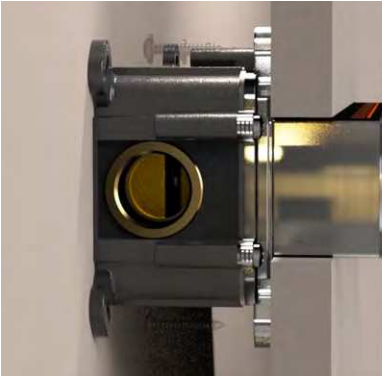

Versobox | Installation

---

1. VersoBox allows for solid wall and stud wall installation