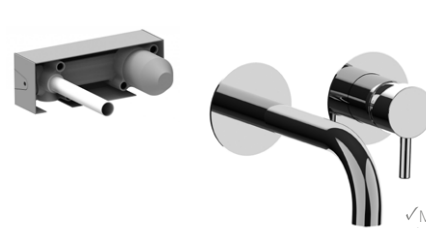

- ✓ Minimum 0.5 bar
- ✓ Projection 238mm
- ✓ Horizontal spout

PEPE wall mounted basin mixer

12534A.00	chrome trimset	£157.00	
12534A.70	inox	£371.00	
12534A.79	matt black	£268.00	
12534A.82	brushed gold	£615.00	
+			
99034A.00	Built-in Body	£225.00	stocked
99034A.70	Built-in Body	£259.00	stocked
99034A.79	Built-in Body	£247.00	stocked
99034A.82	Built-in Body	£282.00	stocked

- ✓ Minimum 0.5 bar
- ✓ Projection 175mm
- ✓ Horizontal spout

PEPE wall mounted basin mixer

12535.00	chrome trimset	£278.00	stocked
12535.70	inox	£571.00	stocked
12535.79	matt black	£431.00	stocked
12535.82	brushed gold	£899.00	stocked
+			
99034A.00	Built-in Body	£225.00	stocked
99034A.70	Built-in Body	£259.00	stocked
99034A.79	Built-in Body	£247.00	stocked
99034A.82	Built-in Body	£282.00	stocked