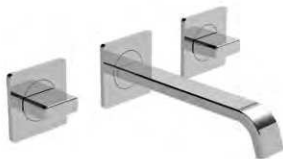

Laghi | Mixers

EmporioBagno®

Colour options

- ✓ Minimum 0.5 bar
- ✓ Projection 195mm
- ✓ Horizontal spout

PROFILI Plus wall mounted basin mixer

46280.00	chrome	£498.00	stocked
46280.70	inox	£777.00	
46280.82	brushed gold	£995.00