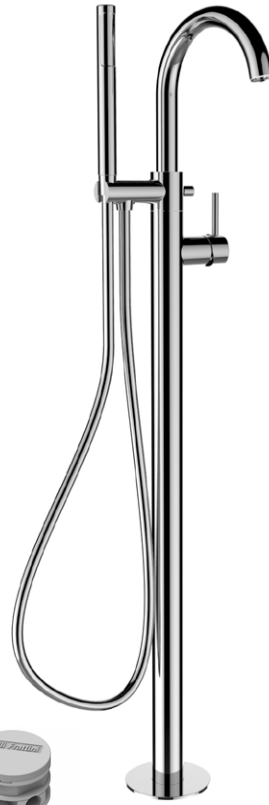

PEPE 4 hole bath/shower mixer

12029.00	chrome trimset	£552.00	stocked
12029.70	inox	£973.00	stocked
12029.79	matt black	£796.00	stocked
12029.82	brushed gold	£1,386.00	stocked

PEPE wall mounted bath/shower

PEPE XL wall mounted bath/shower mixer

12514.00	chrome trimset	£318.00	stocked
12514.70	inox	£735.00	stocked
12514.79	matt black	£534.00	stocked
12514.82	brushed gold	£1,211.00	stocked
+			
98014.00	Built-in Body	£422.00	stocked
98014.70	Built-in Body	£485.00	stocked
98014.79	Built-in Body	£464.00	stocked
98014.82	Built-in Body	£527.00	stocked

Pepe | Mixers

- ✓ Minimum 0.5 bar
- ✓ Height 1130mm
- ✓ Projection 243mm

PEPE freestanding basin mixer

12595.00	chrome trimset	£1,181.00	stocked
12595.70	inox	£1,949.00	
12595.79	matt black	£1,595.00	
12595.82	brushed gold	£2,776.00	
+			
99095	Built-in Body	£250.00	stocked

- ✓ Minimum 0.5 bar
- ✓ Height 1086mm
- ✓ Projection 243mm
- ✓ With handset & hose

PEPE free standing bath mixer

12596.00	chrome trimset	£1,369.00	stocked
12596.70	inox	£2,259.00	
12596.79	matt black	£1,849.00	
12596.82	brushed gold	£3,219.00	
+			
99095	Built-in Body	£250.00	stocked