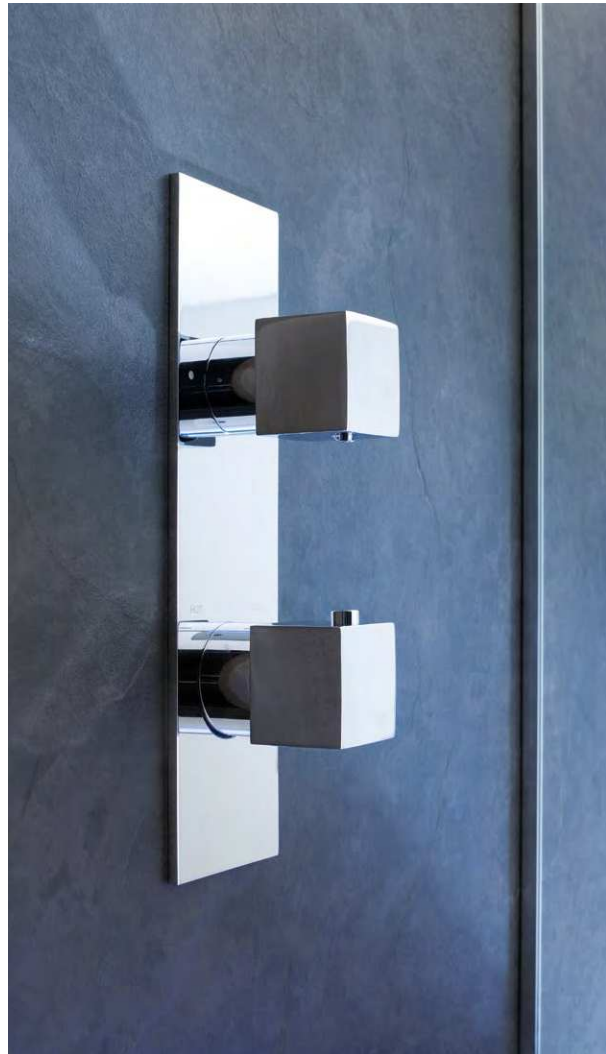

Vita | Thermostatic Mixers

- ✓ Minimum 0.2 bar
- ✓ 3/4" connections
- ✓ 70mm install depth
- ✓ High flow rates
- ✓ **Hose & Handset not included**

VITA 2 outlet thermostatic mixer
53203H complete valve chrome £629.00 stocked

- ✓ Minimum 0.2 bar
- ✓ 3/4" connections
- ✓ 70mm install depth
- ✓ High flow rates
- ✓ **Hose & Handset not included**

VITA 2 outlet thermostatic mixer
53203B complete valve chrome £681.00 stocked

- ✓ Minimum 0.2 bar
- ✓ 3/4" connections
- ✓ 70mm install depth
- ✓ High flow rates
- ✓ Pullout hand shower

VITA 2 way thermostatic mixer
53203D complete valve chrome £828.00 stocked