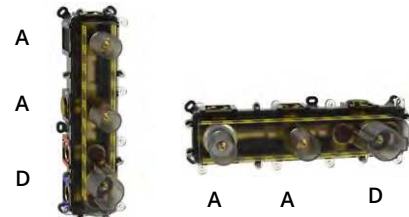

VERSOBOX 2 outlet flow rates

0.2 bar	9.4 l/m
0.5 bar	15.7 l/m
1.0 bar	22.9 l/m
2.0 bar	32.5 l/m
3.0 bar	39.6 l/m