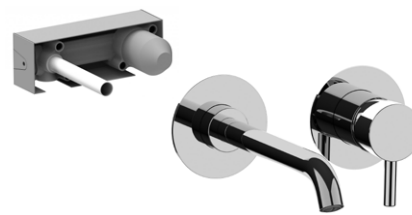

- ✓ Minimum 0.5 bar
- ✓ Projection 238mm
- ✓ Horizontal spout

PEPE wall mounted basin mixer

12534A.00	chrome trimset	£157.00	
12534A.70	inox	£371.00	
12534A.79	matt black	£268.00	
12534A.82	brushed gold	£615.00	
+			
99034A.00	Built-in Body	£225.00	stocked
99034A.70	Built-in Body	£259.00	stocked
99034A.79	Built-in Body	£247.00	stocked
99034A.82	Built-in Body	£282.00	stocked