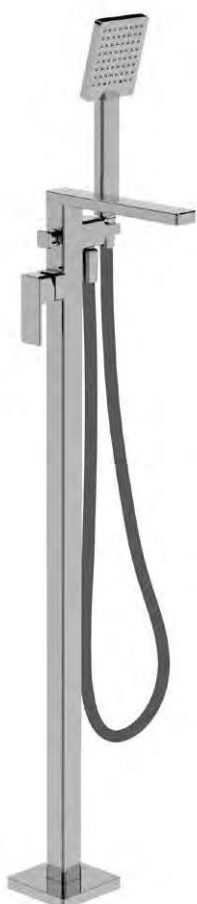

Profili | Mixers

EmporioBagno®

Colour options

- ✓ Minimum 0.5 bar
- ✓ Width 107mm
- ✓ Height 158mm

PROFILI manual shower mixer

45050.00	chrome	£139.00	stocked
45050.70	inox	£194.00	
45050.79	matt black	£194.00	
45050.82	brushed gold	£278.00	

Colour options

- ✓ Minimum 0.5 bar
- ✓ Width 107mm
- ✓ Height 158mm
- ✓ With diverter

PROFILI manual mixer with diverter

45060.00	chrome	£238.00	stocked
45060.70	inox	£334.00	
45060.79	matt black	£334.00	stocked
45060.82	brushed gold	£478.00	

Colour options

- ✓ Minimum 0.5 bar
- ✓ Height 1052mm
- ✓ Projection 173mm
- ✓ With handset & hose

PROFILI freestanding bath/shower mixer

45044.00	chrome	£1,145.00	stocked
45044.70	inox	£1,603.00	
45044.79	matt black	£1,603.00	
45044.82	brushed gold	£2,289.00