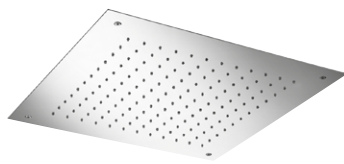

Built-in | Shower Heads

EmporioBagno®

- ✓ Minimum 0.5 bar
- ✓ Recommended 2.0 bar
- ✓ 1 rain outlet
- ✓ Flush ceiling mounted
- ✓ 500x500mm

DIVA Square built-in shower head

NC44024 chrome £993.00 stocked