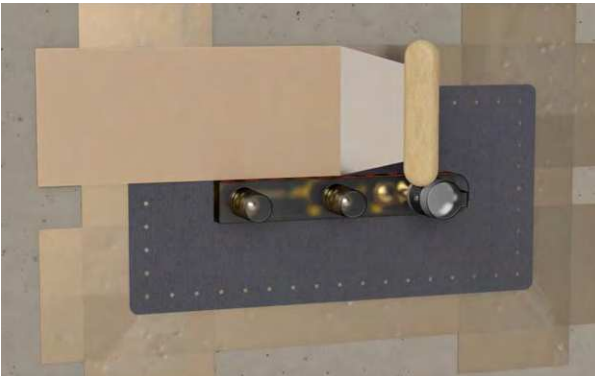

3. Complete with tanking kit for added waterproofing