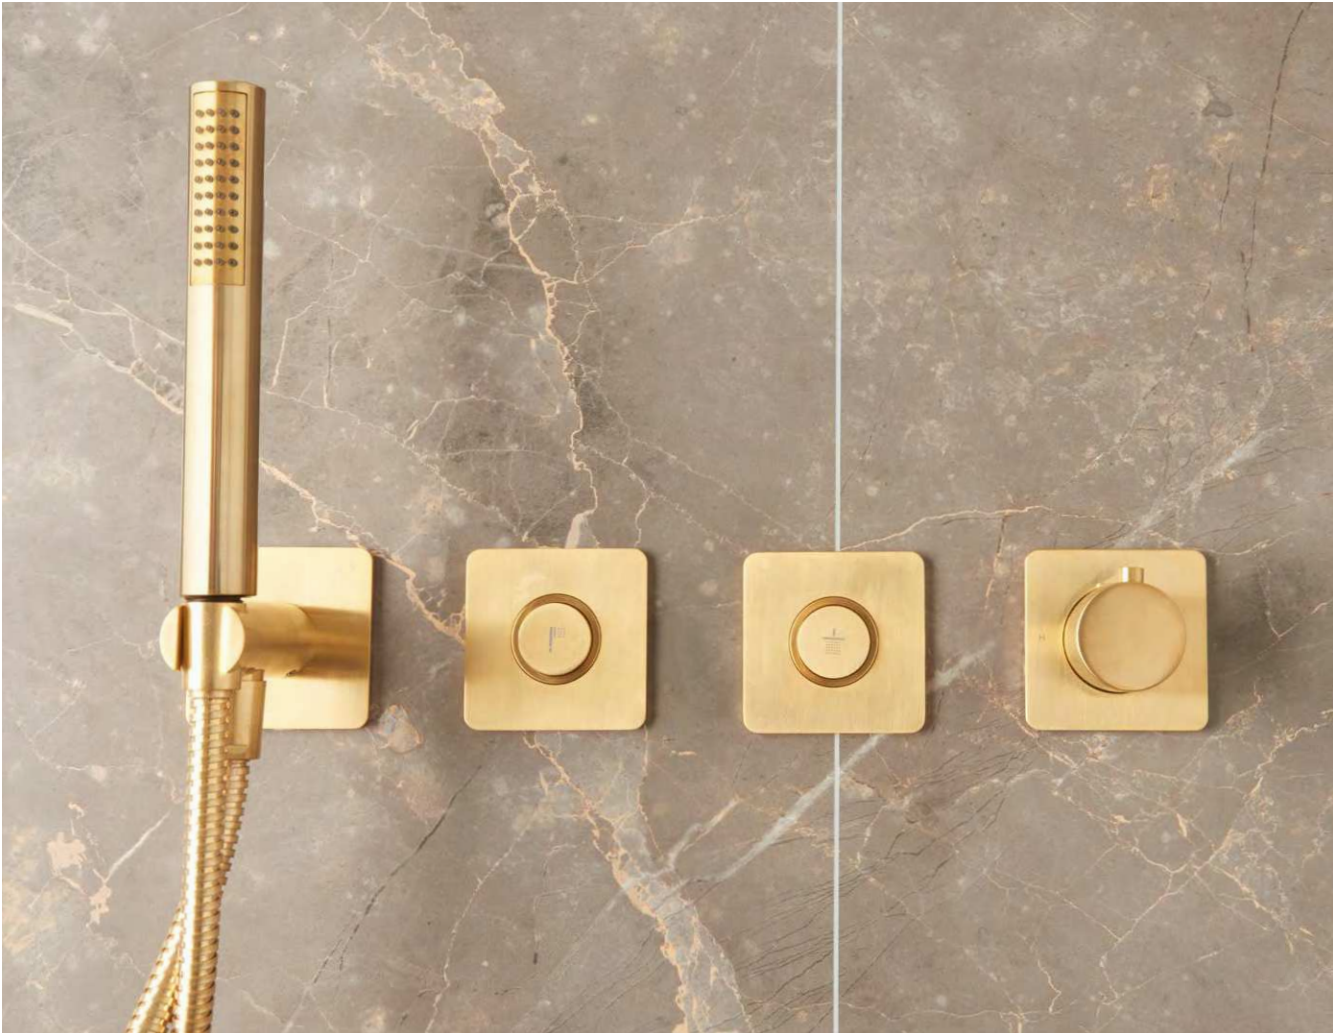

Laghi | Push Valves

High flow rates

1 way

Colour options

- ✓ Minimum 0.5 bar
- ✓ 3/4" connections
- ✓ 70mm install depth
- ✓ High flow rates
- ✓ Universal installation

LAGHI 1 outlet universal push button

44PB102.00	chrome trim set	£198.00	stocked
44PB102.70	inox	£277.00	stocked
44PB102.79	matt black	£277.00	stocked
44PB102.82	brushed gold	£297.00	stocked
+			
PB102	VersoBox	£336.00	stocked