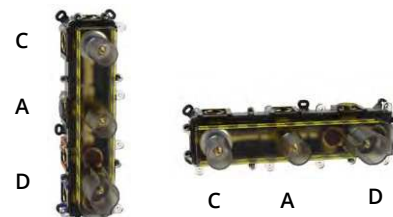

VERSOBOX 4 outlet flow rates

0.2 bar	8.5 l/m
0.5 bar	13.9 l/m
1.0 bar	20.4 l/m
2.0 bar	29.23 l/m
3.0 bar	35.7 l/m

Key to operation:

A - On/Off control
B - 2 way diverter

C - 3 way diverter
D - Thermostatic control