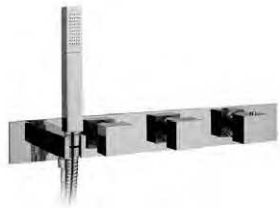

Vita | Thermostatic Mixers

- ✓ Minimum 0.2 bar
- ✓ 3/4" connections
- ✓ 70mm install depth
- ✓ High flow rates
- ✓ **Hose & Handset not included**

VITA 2 outlet thermostatic mixer
53203H complete valve chrome £629.00 stocked