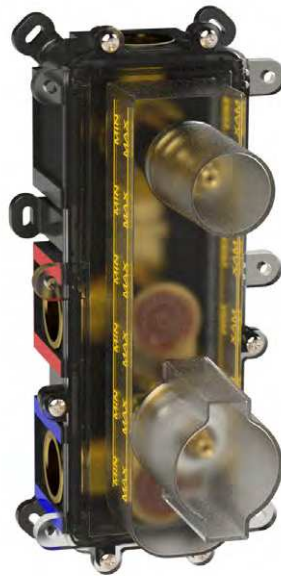

VersoBox

- 0.2 Bar Min Pressure
- Upto 39.6 L/M Flow Rates
- Solid Brass Valve
- Min 70mm Install Depth
- Watertight Installation Box
- Integrated Tile Guide
- 70mm Slimline Brass Trimsets

VersoBox Plus