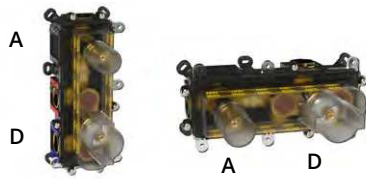

Versobox | Flow rates & valve operation

VERSOBOX 1 way flow rates

0.2 bar	7.4 l/m
0.5 bar	13.3 l/m
1.0 bar	19.6 l/m
2.0 bar	28.3 l/m
3.0 bar	34.1 l/m