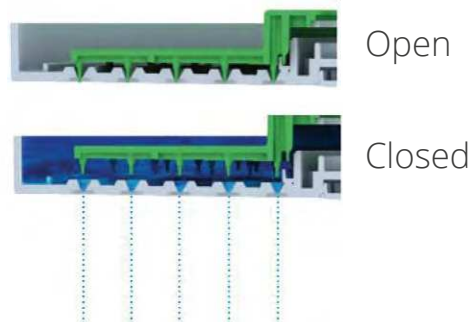

NC13952 chrome £99.00 stocked

Pua automatic easy clean system

CANDY wall arm
NC21084

CAPRI 220 built-in shower head
NC44099

Wall | Shower Arms

Colour options

LUNA wall arm

- ✓ L: 350mm
- ✓ Round rose