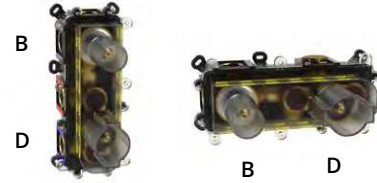

VERSOBOX 2 way flow rates

0.2 bar	8.7 l/m
0.5 bar	14.0 l/m
1.0 bar	19.6 l/m
2.0 bar	27.7 l/m
3.0 bar	34.4 l/m