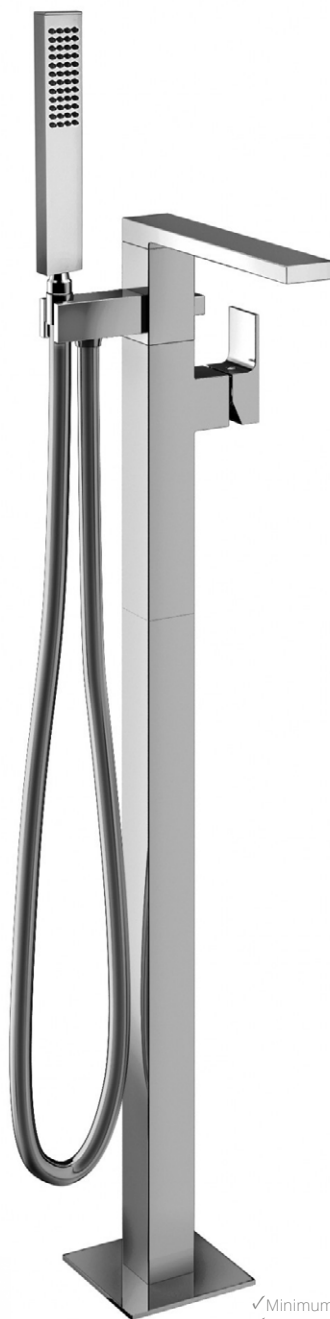

Colour options

- ✓ Minimum 0.5 bar
- ✓ Width 125mm
- ✓ Height 175mm
- ✓ With diverter

VITA manual shower mixer with diverter

53541.00	chrome	£229.00	stocked
53541.70	inox	£379.00	
35541.79	matt black	£309.00	
53541.82	brushed gold	£539.00	
+			
98011.00	Built-in Body	£166.00	stocked