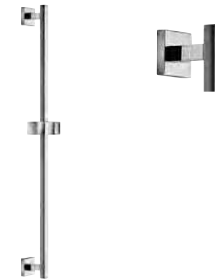

SLINKY slide rail ✓ Height 820mm

NC87009	chrome	£76.00	stocked
---------	--------	--------	---------

QUADRA slide rail ✓ Height 700mm

NC87005	chrome	£108.00	stocked
---------	--------	---------	---------