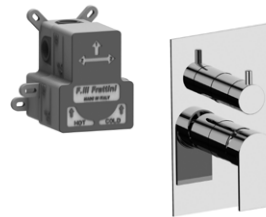

Carmen accessories page 208

Tolomeo | Mixers

Colour options

- ✓ Minimum 0.5 bar
- ✓ Height 175mm
- ✓ Width 125mm

TOLOMEO manual shower mixer

83521.00	chrome trimset	£166.00	stocked
83521.70	inox	£275.00	
83521.79	matt black	£224.00	
83521.82	brushed gold	£390.00	
+			
98011	Built-in Body	£166.00	stocked