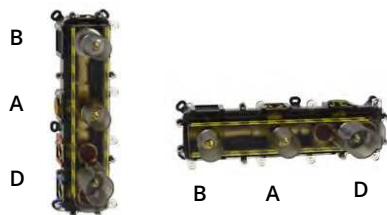

VERSOBOX 3 outlet flow rates

0.2 bar	9.2 l/m
0.5 bar	14.8 l/m
1.0 bar	21.1 l/m
2.0 bar	30.1 l/m
3.0 bar	37.3 l/m