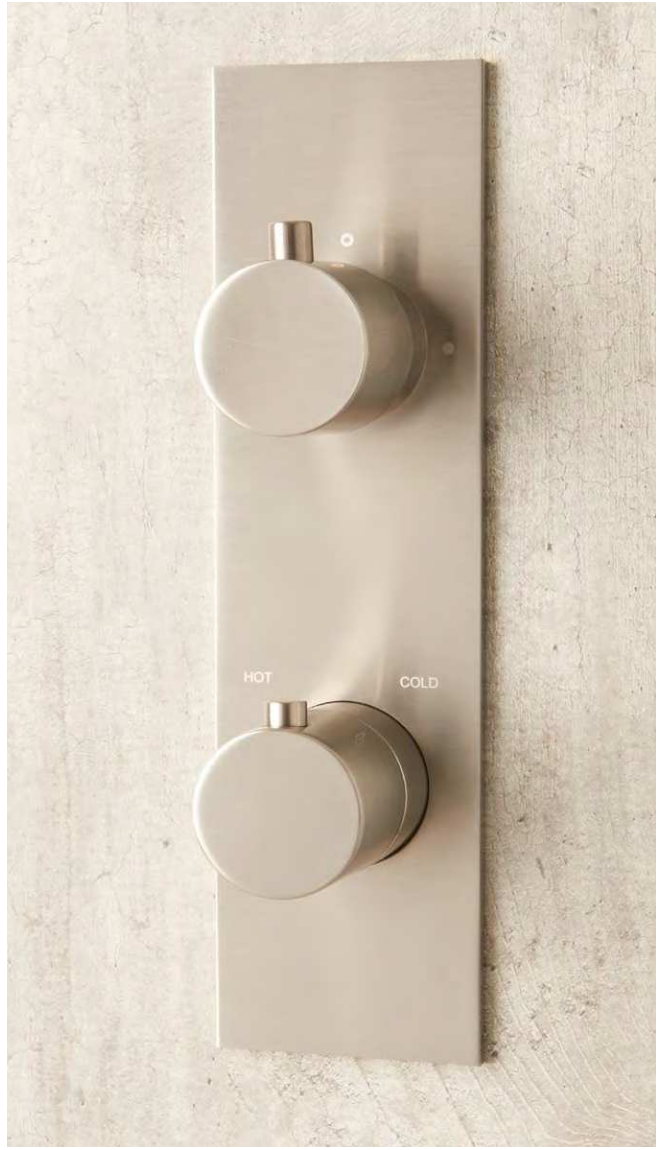

Colour options

- ✓ Minimum 0.5 bar
- ✓ Projection 186mm
- ✓ With diverter

TECH wall mounted bath/shower

12743.B	chrome with blue handle	+	£597.00
12743.R	chrome with red handle	+	£597.00
12743.Y	chrome with yellow handle	+	£597.00
12743.N	chrome with black handle	+	£597.00