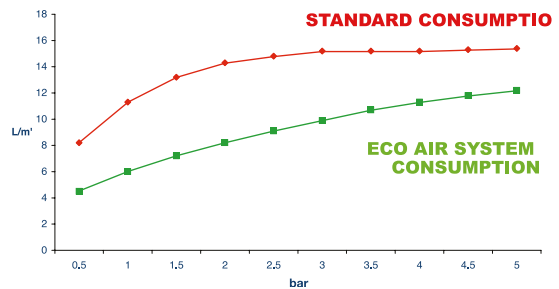

Water Indulgence

The air infused water creates a soft invigorating rain for everyday showering that takes on a level of indulgent luxury.