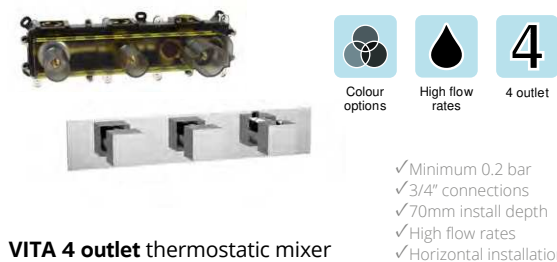

VITA 4 outlet thermostatic mixer

53403L	chrome trim set	£198.00	stocked
53403L.70	inox	£282.00	
53403L.79	matt black	£282.00	
53403L.82	brushed gold	£303.00	
+			
VB403L	VersoBox	£473.00	stocked