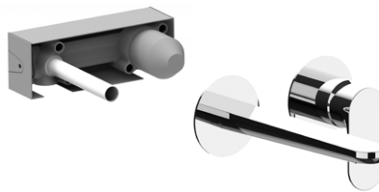

Colour options

- ✓ Minimum 0.5 bar
- ✓ Height 75mm
- ✓ Width 250mm
- ✓ Projection 200mm

LEA wall mounted basin mixer

64534.00	chrome trimset	£358.00	stocked
64534.70	inox	£703.00	stocked
64534.79	matt black	£540.00	stocked
64534.82	brushed gold	£1,088.00	stocked

+

99034A.00	Built-in Body	£225.00	stocked
99034A.70	Built-in Body	£259.00	stocked
99034A.79	Built-in Body	£247.00	stocked
99034A.82	Built-in Body	£282.00	stocked