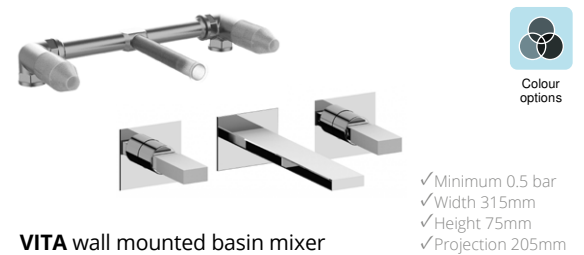

VITA wall mounted basin mixer

53546BM.00	chrome/white marble	£726.00	
53546NP.00	chrome/black marble	£726.00	
+			
99034F.00	Built-in Body	£189.00