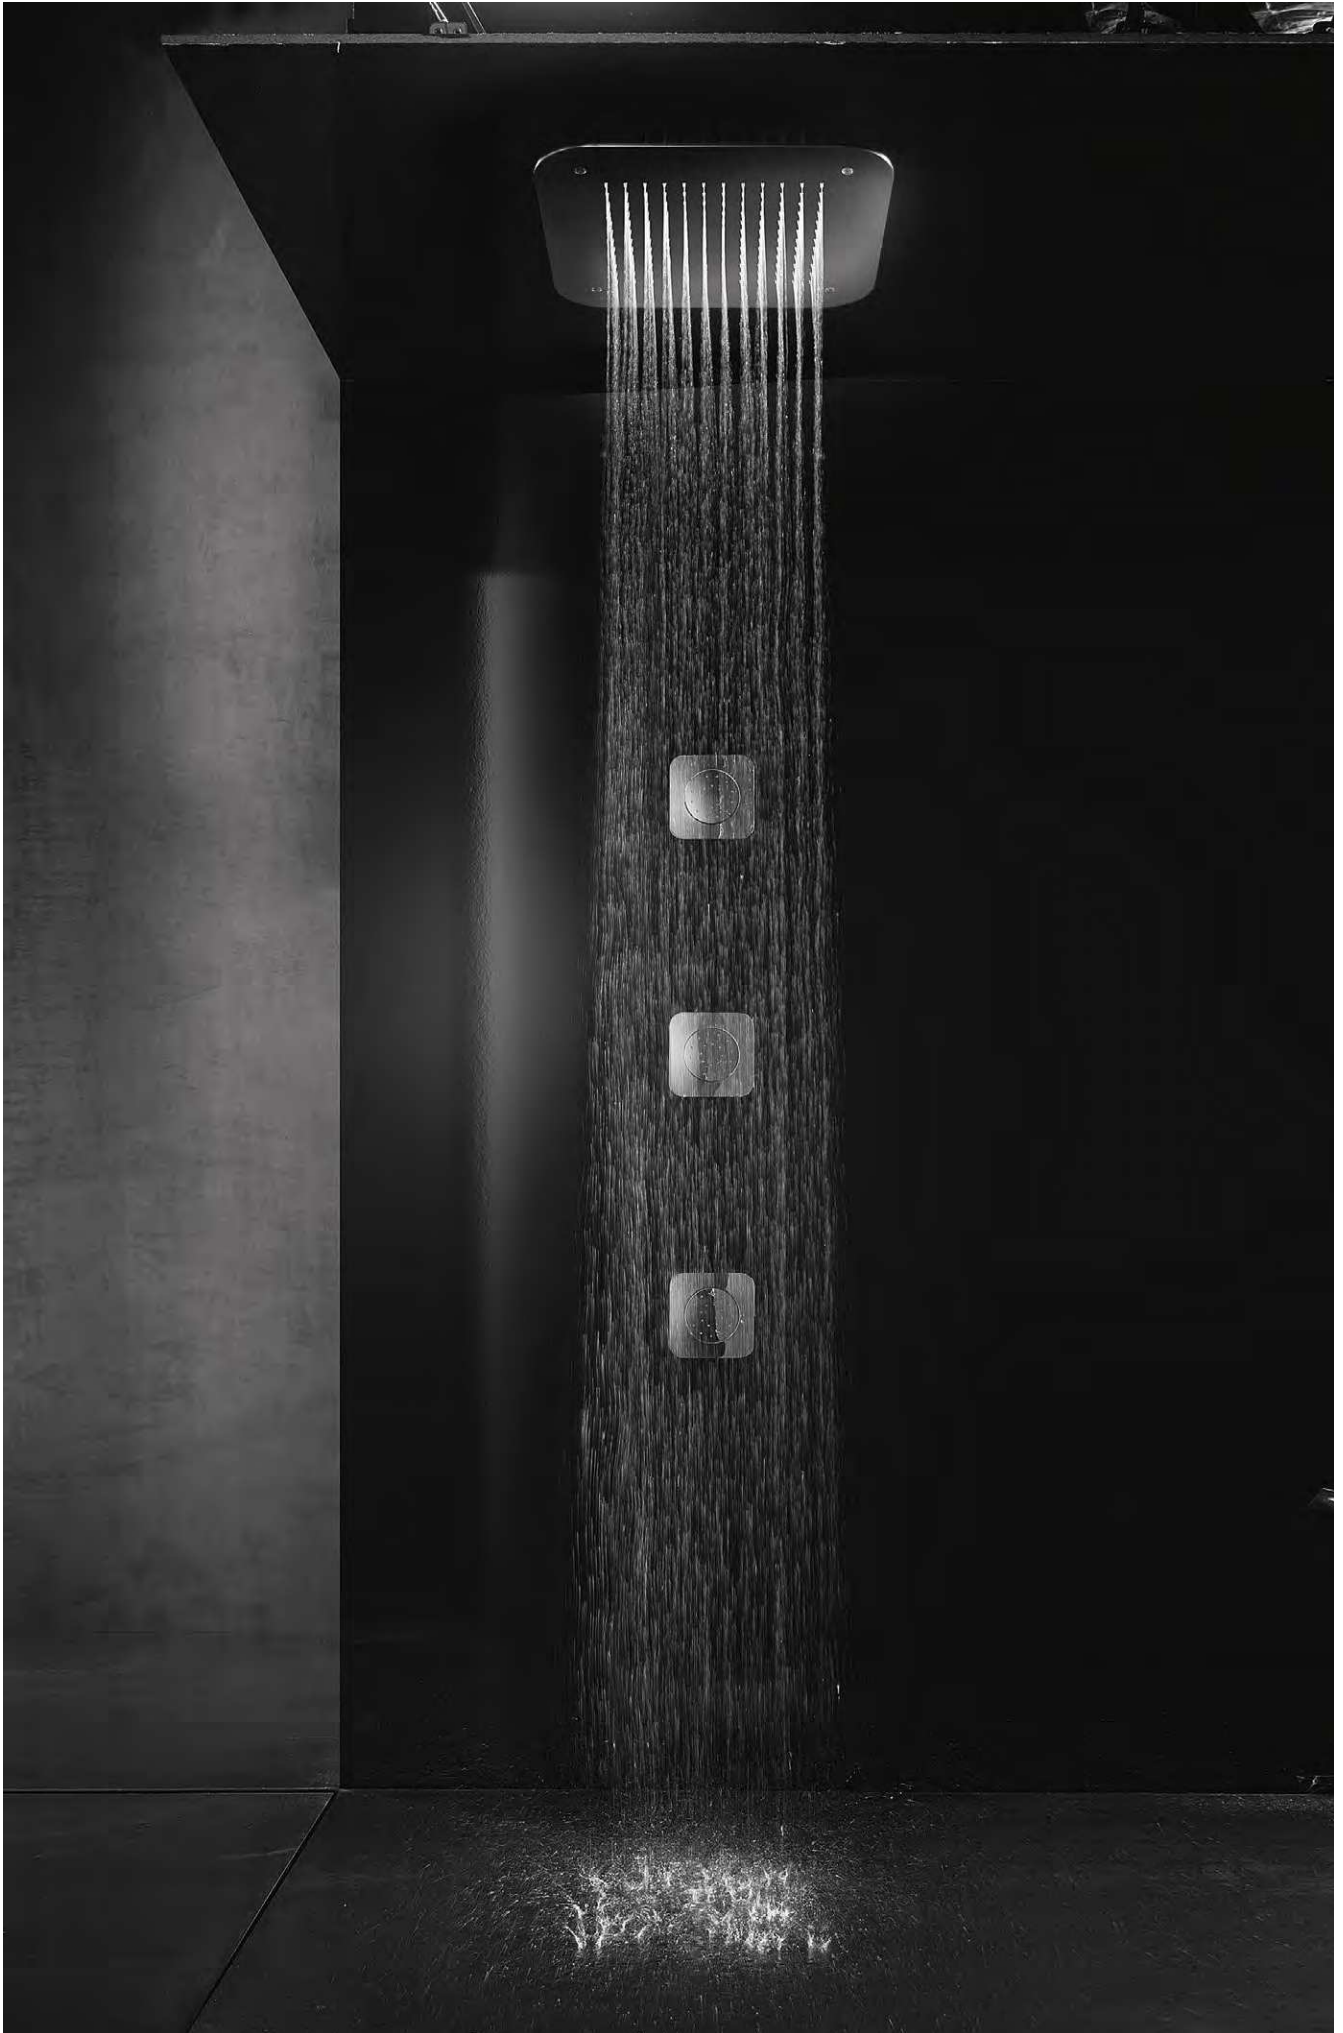

R23040	chrome	£146.00	stocked
--------	--------	---------	---------

BRIOTRE extension for mixer H200

R23041	chrome	£179.00	stocked
--------	--------	---------	---------

BUILT-IN & WALL SHOWERING

Built-in | Shower Heads