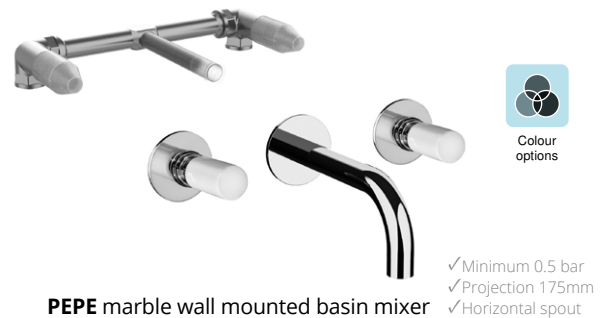

- ✓ Minimum 0.5 bar
- ✓ Projection 238mm
- ✓ Horizontal spout

PEPE wall mounted basin mixer

12534A.00	chrome trimset	£157.00	
12534A.70	inox	£371.00	
12534A.79	matt black	£268.00	
12534A.82	brushed gold	£615.00	
+			
99034A.00	Built-in Body	£225.00	stocked
99034A.70	Built-in Body	£259.00	stocked
99034A.79	Built-in Body	£247.00	stocked
99034A.82	Built-in Body	£282.00	stocked

- ✓ Minimum 0.5 bar
- ✓ Projection 175mm
- ✓ Horizontal spout

PEPE wall mounted basin mixer

12535.00	chrome trimset	£278.00	stocked
12535.70	inox	£571.00	stocked
12535.79	matt black	£431.00	stocked
12535.82	brushed gold	£899.00	stocked
+			
99034A.00	Built-in Body	£225.00	stocked
99034A.70	Built-in Body	£259.00	stocked
99034A.79	Built-in Body	£247.00	stocked
99034A.82	Built-in Body	£282.00	stocked

- ✓ Minimum 0.5 bar
- ✓ Projection 225mm
- ✓ Horizontal spout

PEPE wall mounted basin mixer

12535A.00	chrome trimset	£297.00	
12535A.70	inox	£602.00	
12535A.79	matt black	£458.00	
12535A.82	brushed gold	£945.00	
+			
99034A.00	Built-in Body	£225.00	stocked
99034A.70	Built-in Body	£259.00	stocked
99034A.79	Built-in Body	£247.00	stocked
99034A.82	Built-in Body	£282.00	stocked

EmporioBagno®

PEPE wall mounted basin mixer

12034F.00	chrome	£428.00	stocked
12034F.70	inox	£756.00	stocked
12034F.79	matt black	£618.00	stocked
12034F.82	brushed gold	£1,076.00	stocked

PEPE marble wall mounted basin mixer