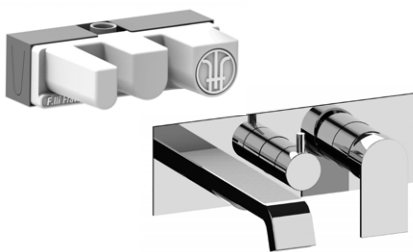

Colour options

- ✓ Minimum 0.5 bar
- ✓ Height 75mm
- ✓ Width 235mm
- ✓ Projection 184mm

TOLOMEO 2 way bath mixer with spout

83524.00	chrome	£391.00	stocked
83524.70	inox	£856.00	
83524.79	matt black	£634.00	
83524.82	brushed gold	£1,384.00	
+			
98014.00	Built-in Body	£422.00	stocked
98014.70	Built-in Body	£485.00	stocked
98014.79	Built-in Body	£464.00	stocked
98014.82	Built-in Body	£527.00	stocked